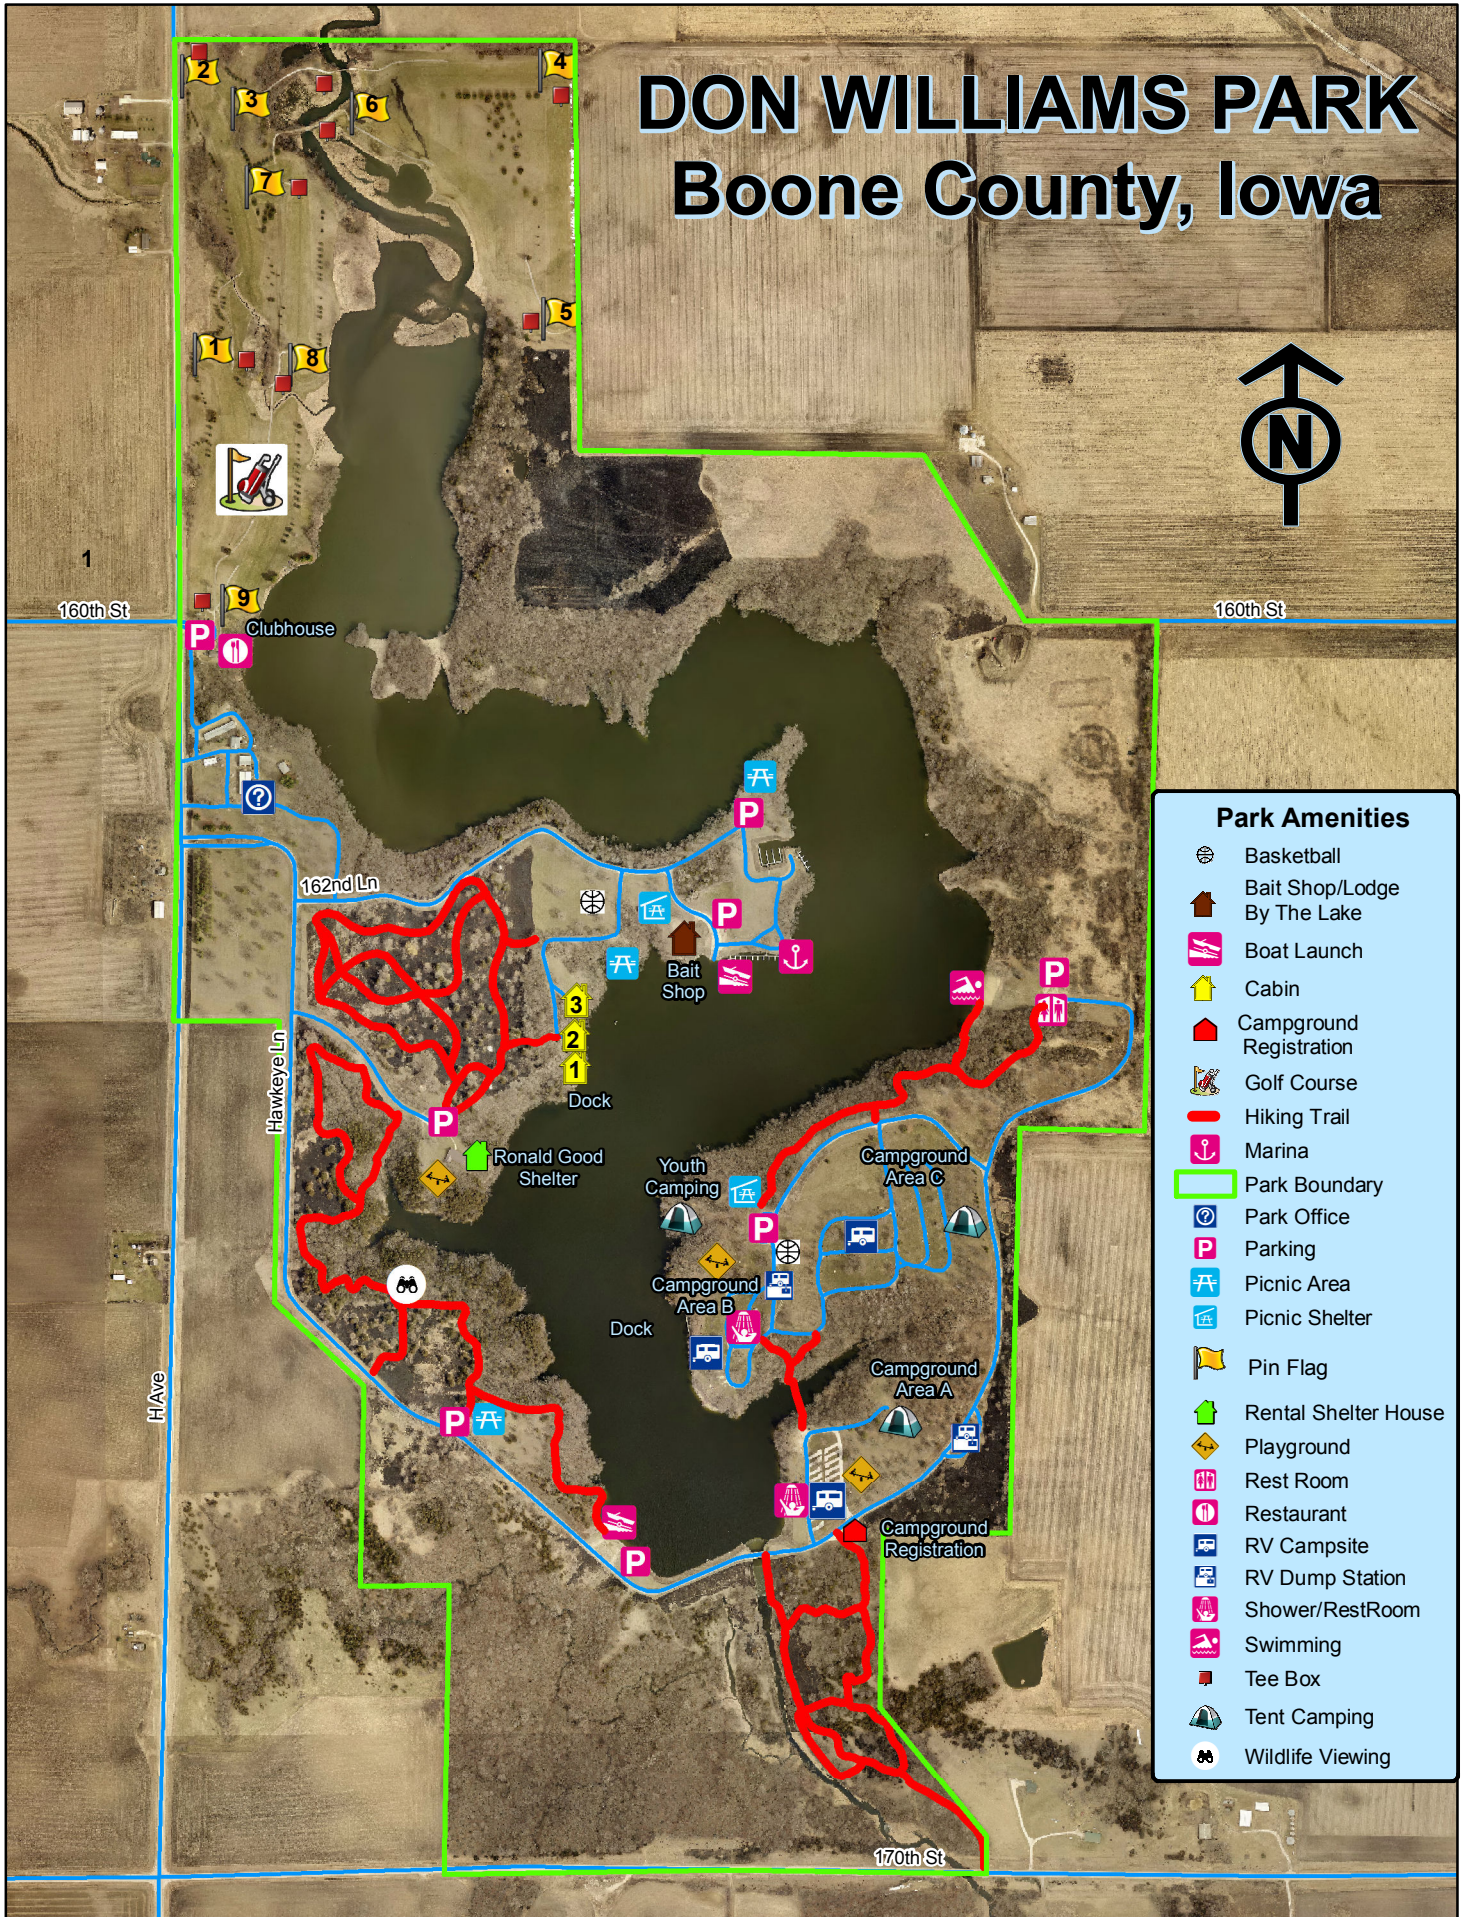

# DON WILLIAMS PARK

## Boone County, Iowa

### Park Amenities

- Basketball
- Bait Shop/Lodge By The Lake
- Boat Launch
- Cabin
- Campground Registration
- Golf Course
- Hiking Trail
- Marina
- Park Boundary
- Park Office
- Parking
- Picnic Area
- Picnic Shelter
- Pin Flag
- Rental Shelter House
- Playground
- Rest Room
- Restaurant
- RV Campsite
- RV Dump Station
- Shower/RestRoom
- Swimming
- Tee Box
- Tent Camping
- Wildlife Viewing