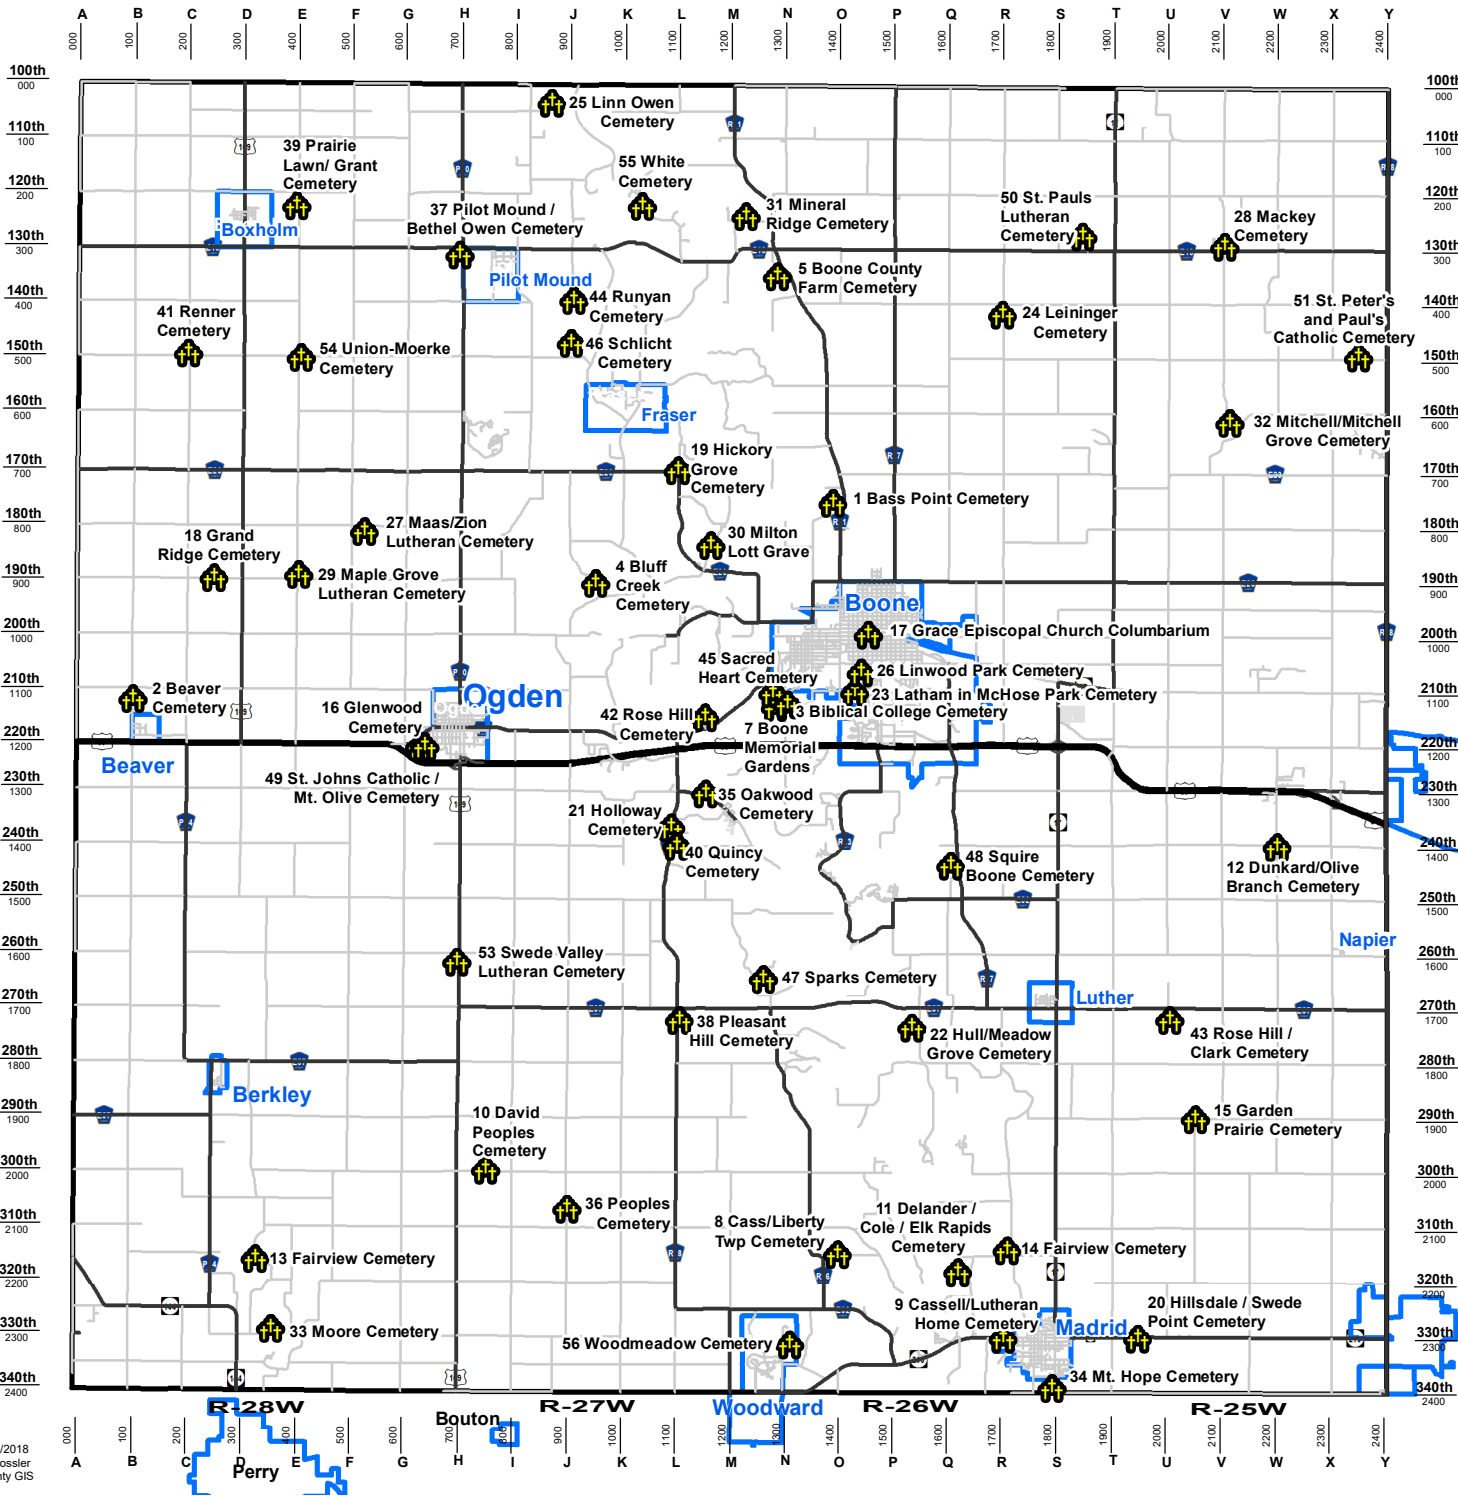

# BOONE COUNTY CEMETERIES

- 1, Bass Point Cemetery, 767 Monarch Dr, Boone
- 2, Beaver Cemetery, 1216 B Ave, Beaver
- 3, Biblical College Cemetery, 1130 Montana Rd, Boone
- 4, Bluff Creek Cemetery, 906 J Ave, Boone
- 5, Boone County Farm Cemetery, 351 Nature Rd, Boone
- 7, Boone Memorial Gardens, 1127 Montana Rd, Boone
- 8, Cass/Liberty Twp Cemetery, 1408 315th St, Woodward
- 9, Cassell/Lutheran Home Cemetery, 1708 334th St, Madrid
- 10, David Peoples Cemetery, 751 300th St, Ogden
- 11, Delander/Olive/Elk Rapids Cemetery, 1624 316th Ln, Madrid
- 12, Dunkard/Cole Cemetery, 1404 W Ave, Ames
- 13, Fairview Cemetery, 2161 Deer Ave, Perry
- 14, Fairview Cemetery, 1715 315th St, Madrid
- 15, Garden Prairie Cemetery, 2052 290th St, Madrid
- 16, Glenwood Cemetery, 618 219th St, Ogden
- 17, Grace Episcopal Church Columbarium, 707 8th St, Boone
- 18, Grand Ridge Cemetery, 247 190th St, Ogden
- 19, Hickory Grove Cemetery, 697 L Ave, Boone
- 20, Hillsdale/Swede Point Cemetery, 1971 330th St, Madrid
- 21, Holloway Cemetery, 1361 L Ave, Boone
- 22, Hull/Meadow Grove Cemetery, 1735 Peach Ave, Madrid
- 23, Latham in McHose Park Cemetery, 427 Park Access, Boone
- 24, Leininger Cemetery, 419 R Ave, Boone
- 25, Linn Owen Cemetery, 827 105th St, Pilot Mound
- 26, Linwood Park Cemetery, 609 Forest Ave, Boone
- 27, Maas/Zion Lutheran Cemetery, 524 180th St, Ogden
- 28, Mackey Cemetery, 290 V Ave, Story City
- 29, Maple Grove Lutheran Cemetery, 892 E Ave, Ogden
- 30, Milton Lott Grave, 832 Leaf Rd, Boone
- 31, Mineral Ridge Cemetery, 1223 125th St, Boone
- 32, Mitchell/Mitchell Grove Cemetery, 617 V Ave, Boone
- 33, Moore Cemetery, 2290 Devin Pl, Perry
- 34, Mt. Hope Cemetery, 2389 S Ave, Madrid
- 35, Oakwood Cemetery, 1314 Moingona Rd, Boone
- 36, Peoples Cemetery, 2068 J Ave, Woodward
- 37, Pilot Mound/ Bethel Owen Cemetery, 321 H Ave, Pilot Mound
- 38, Pleasant Hill Cemetery, 1726 L Ave, Boone
- 39, Prairie Lawn/ Grant Cemetery, 221 E Ave, Pilot Mound
- 40, Quincy Cemetery, 1098 240th St, Boone
- 41, Renner Cemetery, 497 C Ave, Ogden
- 42, Rose Hill Cemetery, 1173 Laurel Ln, Boone
- 43, Rose Hill/Clark Cemetery, 1772 U Ave, Madrid
- 44, Runyan Cemetery, 396 J Ave, Pilot Mound
- 45, Sacred Heart Cemetery, 1103 Montana Rd, Boone
- 46, Schlicht Cemetery, 903 150th St, Pilot Mound
- 47, Sparks Cemetery, 1259 265th Ln, Boone
- 48, Squire Boone Cemetery, 1439 Quill Ave, Boone
- 49, St. Johns Catholic/Mt. Olive Cemetery, 636 219th St, Ogden
- 50, St. Pauls Lutheran Cemetery, 295 Spruce Ln, Boone
- 51, St. Peter's and Paul's Catholic Cemetery, 2347 150th St, Ames
- 53, Swede Valley Lutheran Cemetery, 1617 H Ave, Ogden
- 54, Union-Moerke Cemetery, 508 E Ave, Ogden
- 55, White Cemetery, 234 L Rd, Boone
- 56, Woodmeadow Cemetery, Cedar St, Woodward