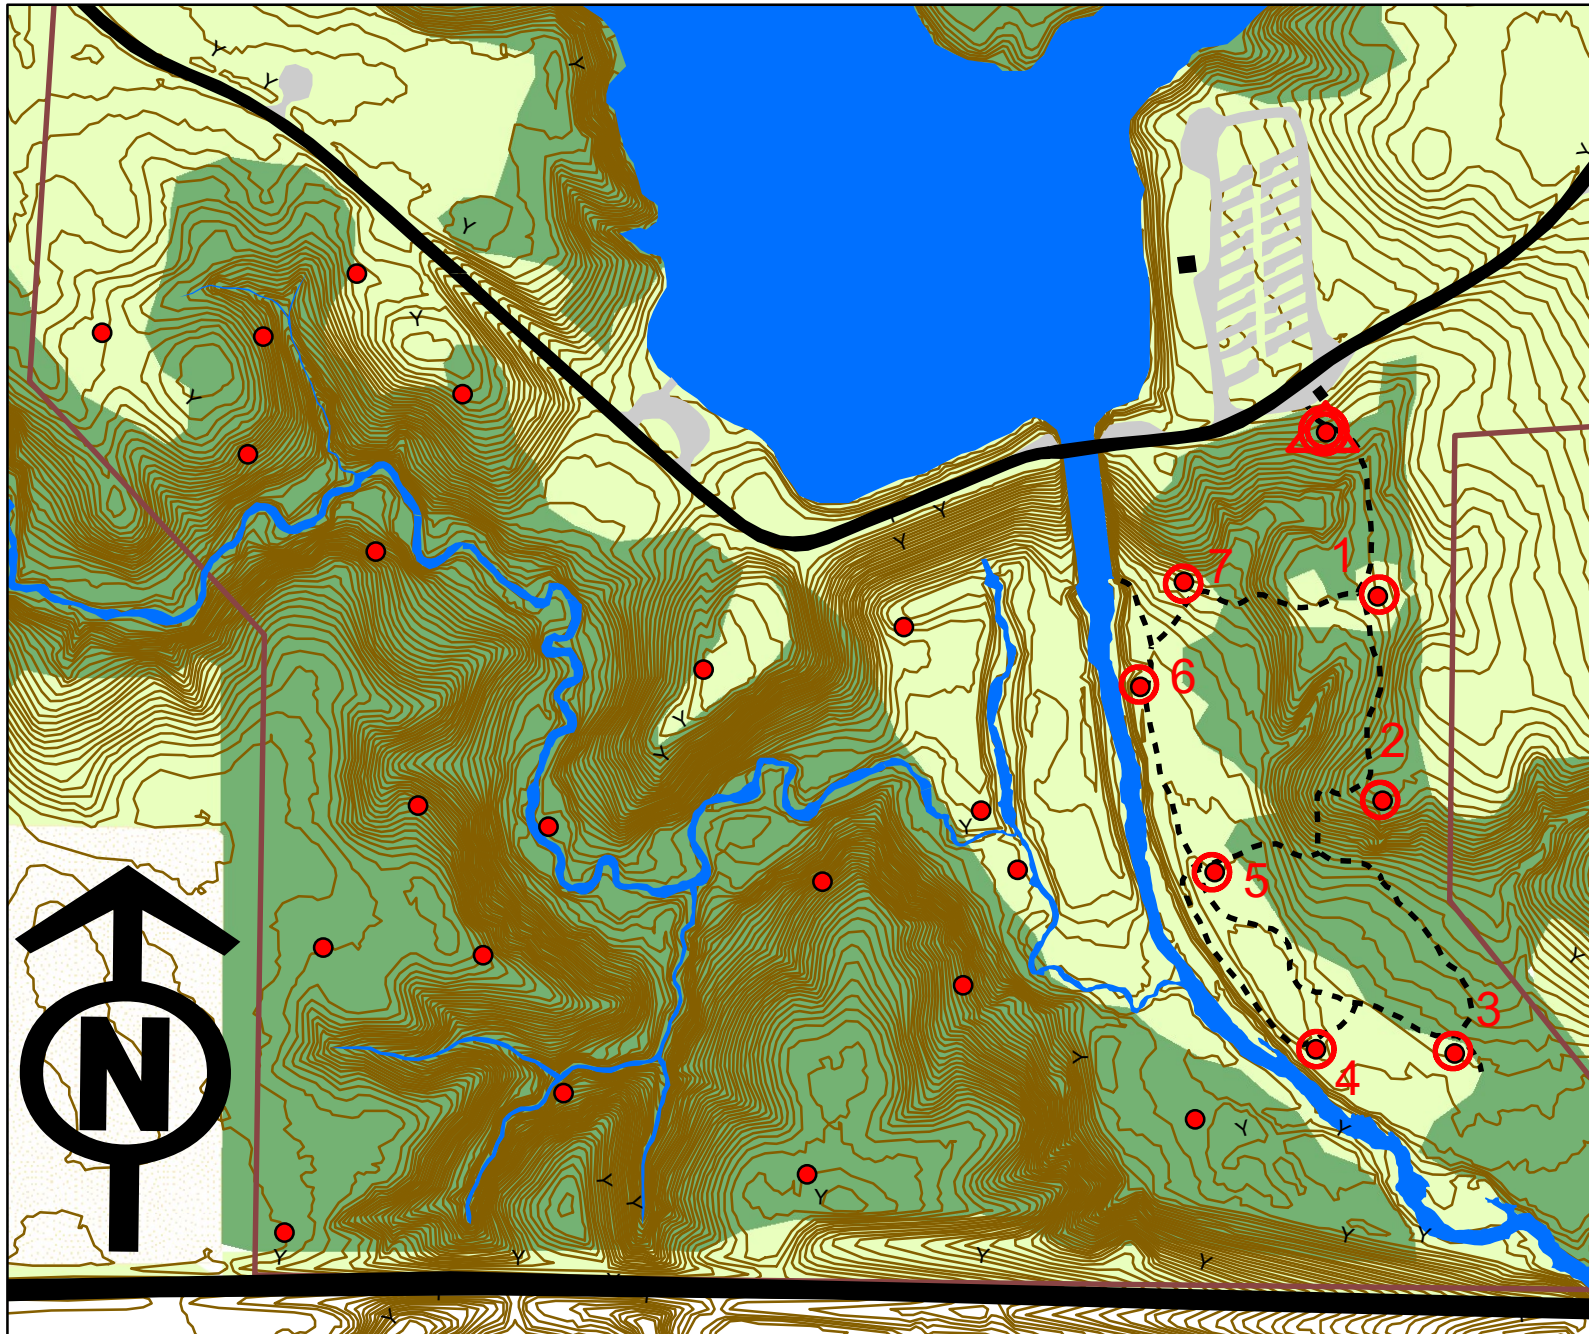

Don Williams Recreation Area Orienteering Course

Legend

- Waypoint marker
 - roads - paved
 - buildings
 - roads - gravel
 - lakes/streams
 - trails
 - park border
 - contours (2ft CI)
 - Cultivated Land
 - Sparse Trees
 - Dense Forrest
- 0 225 450
Feet

	Dist	Azimuth	Marker ID
Δ			946
1	292	162	
2	347	178	
3	446	163	
4	235	271	
5	346	330	
6	338	337	
7	193	22	
1	330	94	
①	292	342	946
	1499		Beginner CW