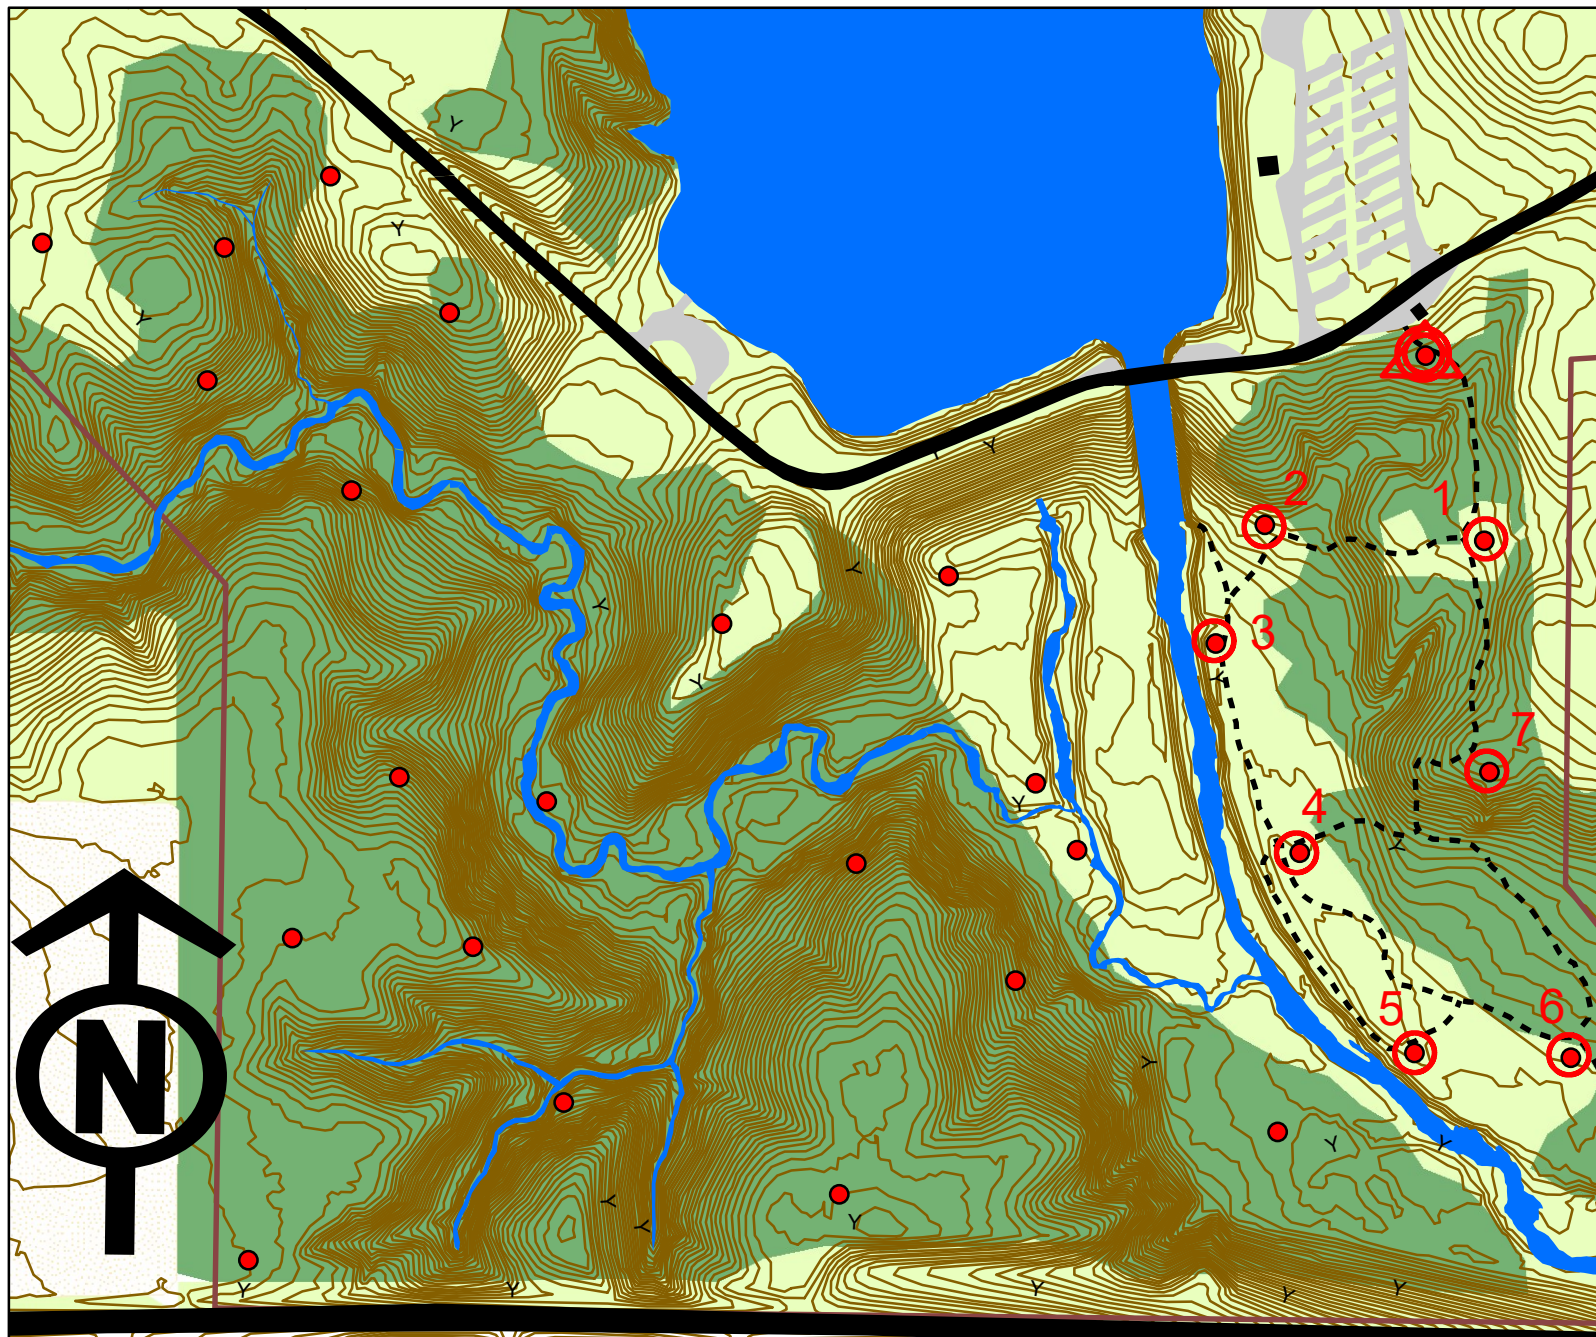

# Don Williams Recreation Area Orienteering Course

## Legend

- Waypoint marker
  - roads - paved
  - buildings
  - roads - gravel
  - lakes/streams
  - trails
  - park border
  - contours (2ft CI)
  - Cultivated Land
  - Sparse Trees
  - Dense Forreast
- 0      200      400  
Feet

	Dist	Azimuth	Marker ID
Δ			946
1	292	162	
2	330	274	
3	193	202	
4	338	157	
5	346	150	
6	235	91	
7	446	343	
1	347	358	
①	292	342	946
	1666	Beginner CCW	