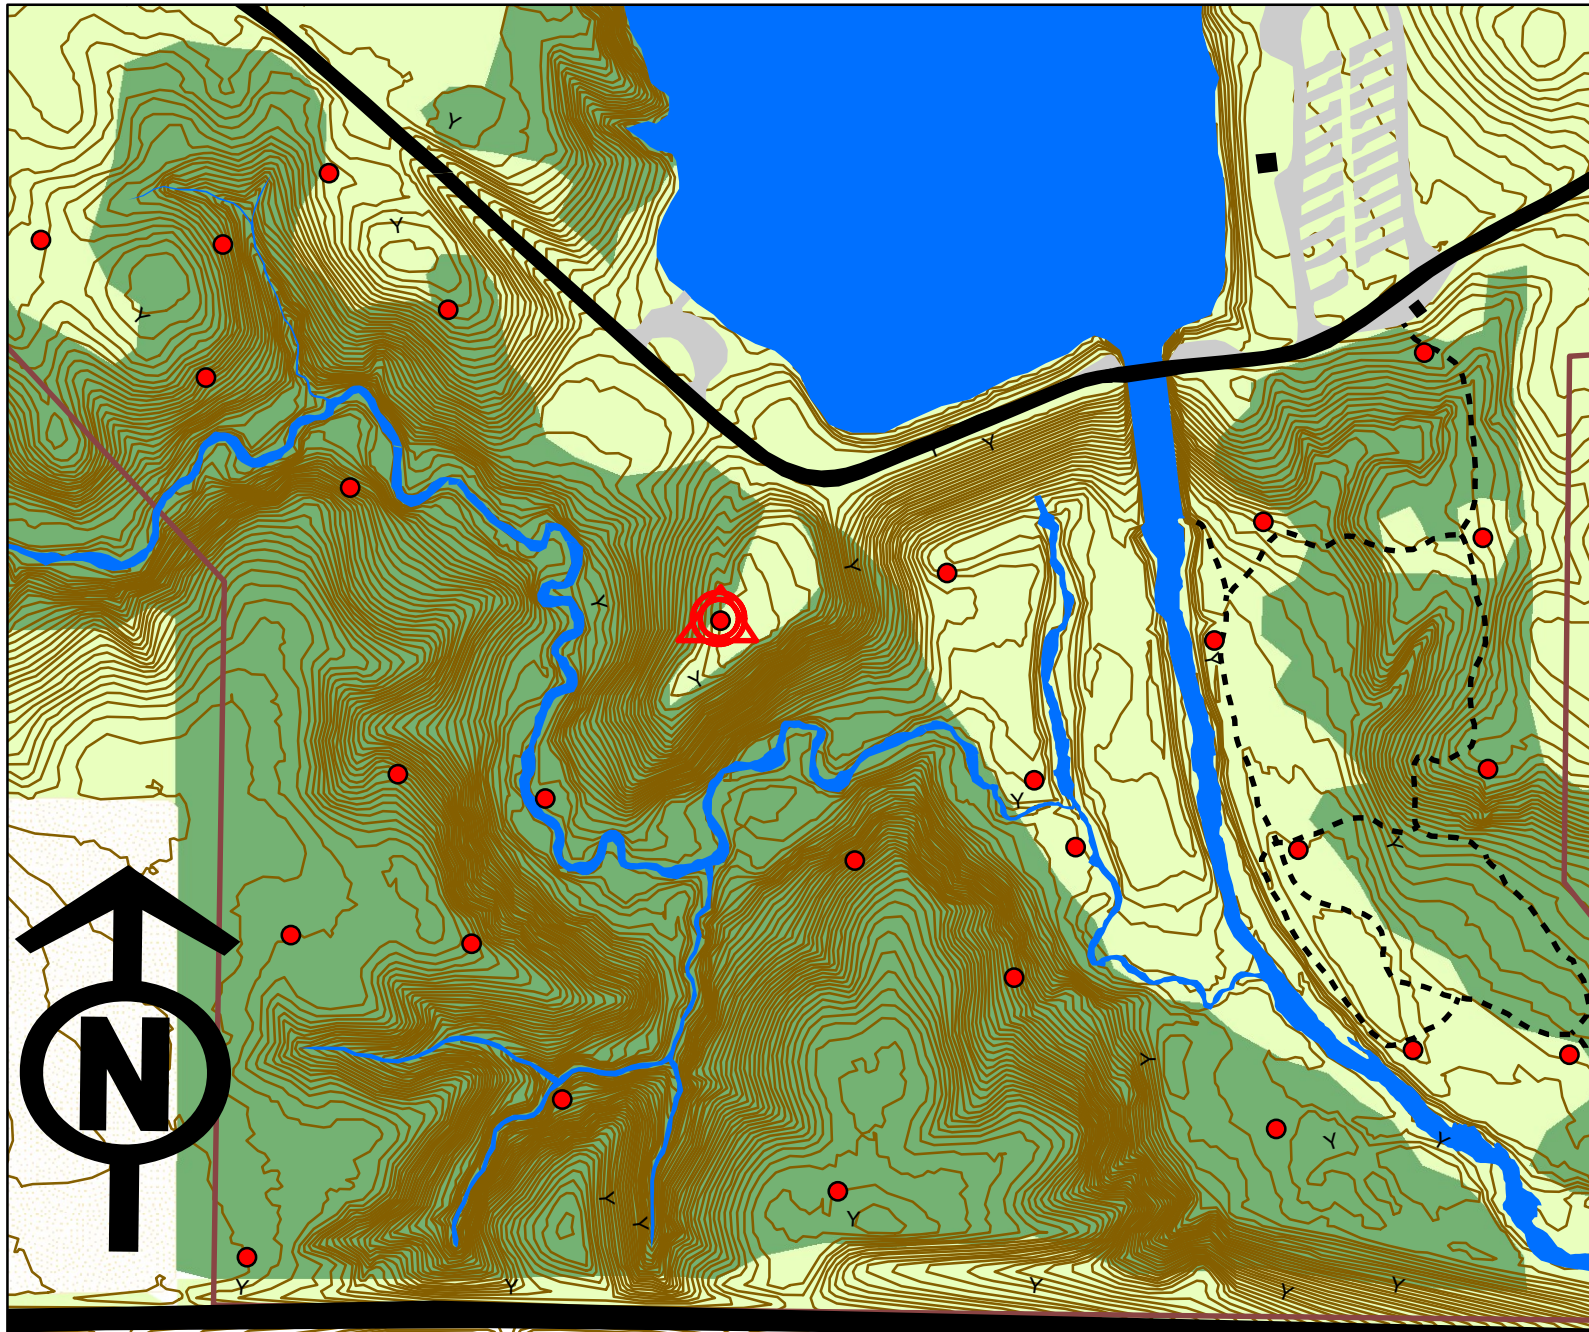

# Don Williams Recreation Area Orienteering Course

## Legend

- Waypoint marker
- ▬ roads - paved
- ▬ buildings
- ▬ roads - gravel
- ▬ lakes/streams
- - - trails
- ▬ park border
- ▬ contours (2ft CI)
- ▨ Cultivated Land
- ▨ Sparse Trees
- ▨ Dense Forreast