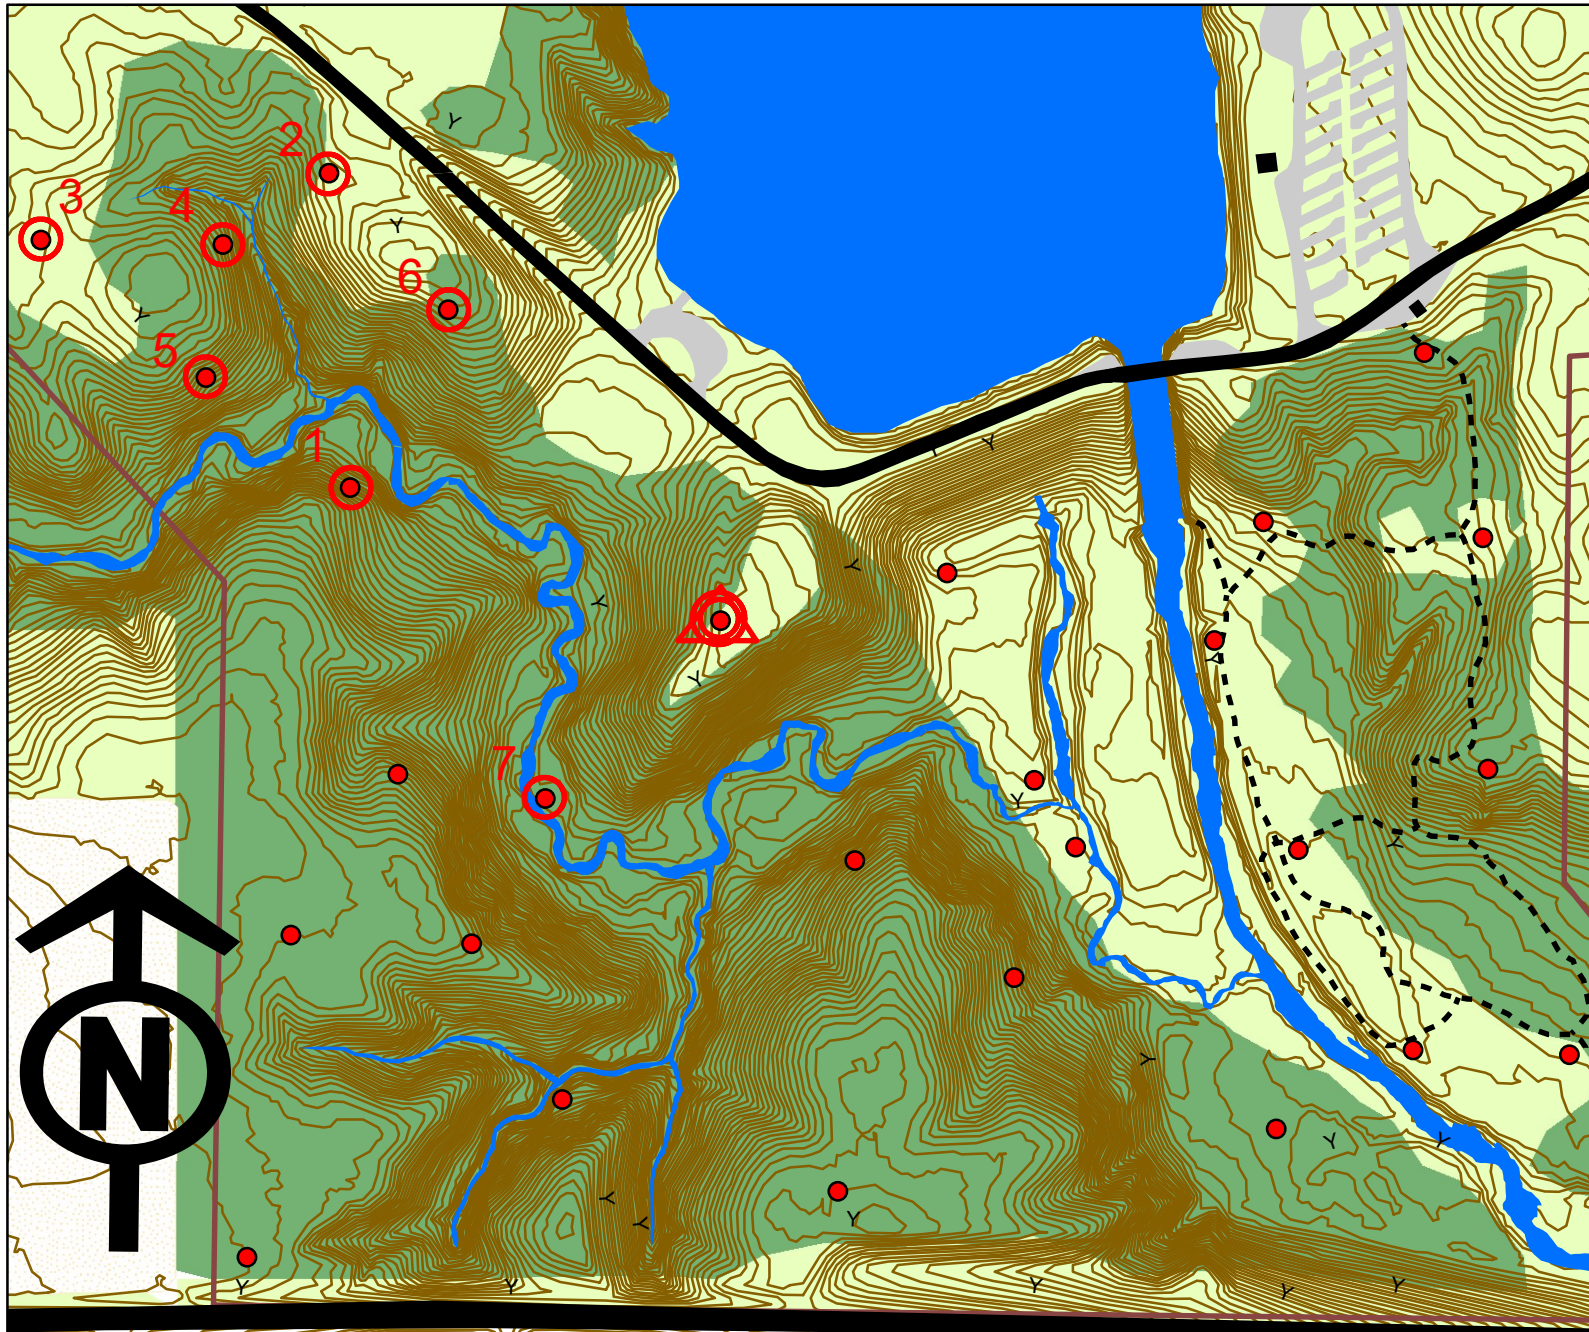

Don Williams Recreation Area Orienteering Course

Legend

- Waypoint marker
 - roads - paved
 - buildings
 - roads - gravel
 - lakes/streams
 - trails
 - park border
 - contours (2ft CI)
 - Cultivated Land
 - Sparse Trees
 - Dense Forreast
- 0 200 400
Feet

	Dist	Azimuth	Marker ID
Δ			701
1	590	289	
2	475	355	
3	447	255	
4	275	91	
5	203	187	
6	374	74	
7	746	168	
⊙	378	44	701
	3488		Long A