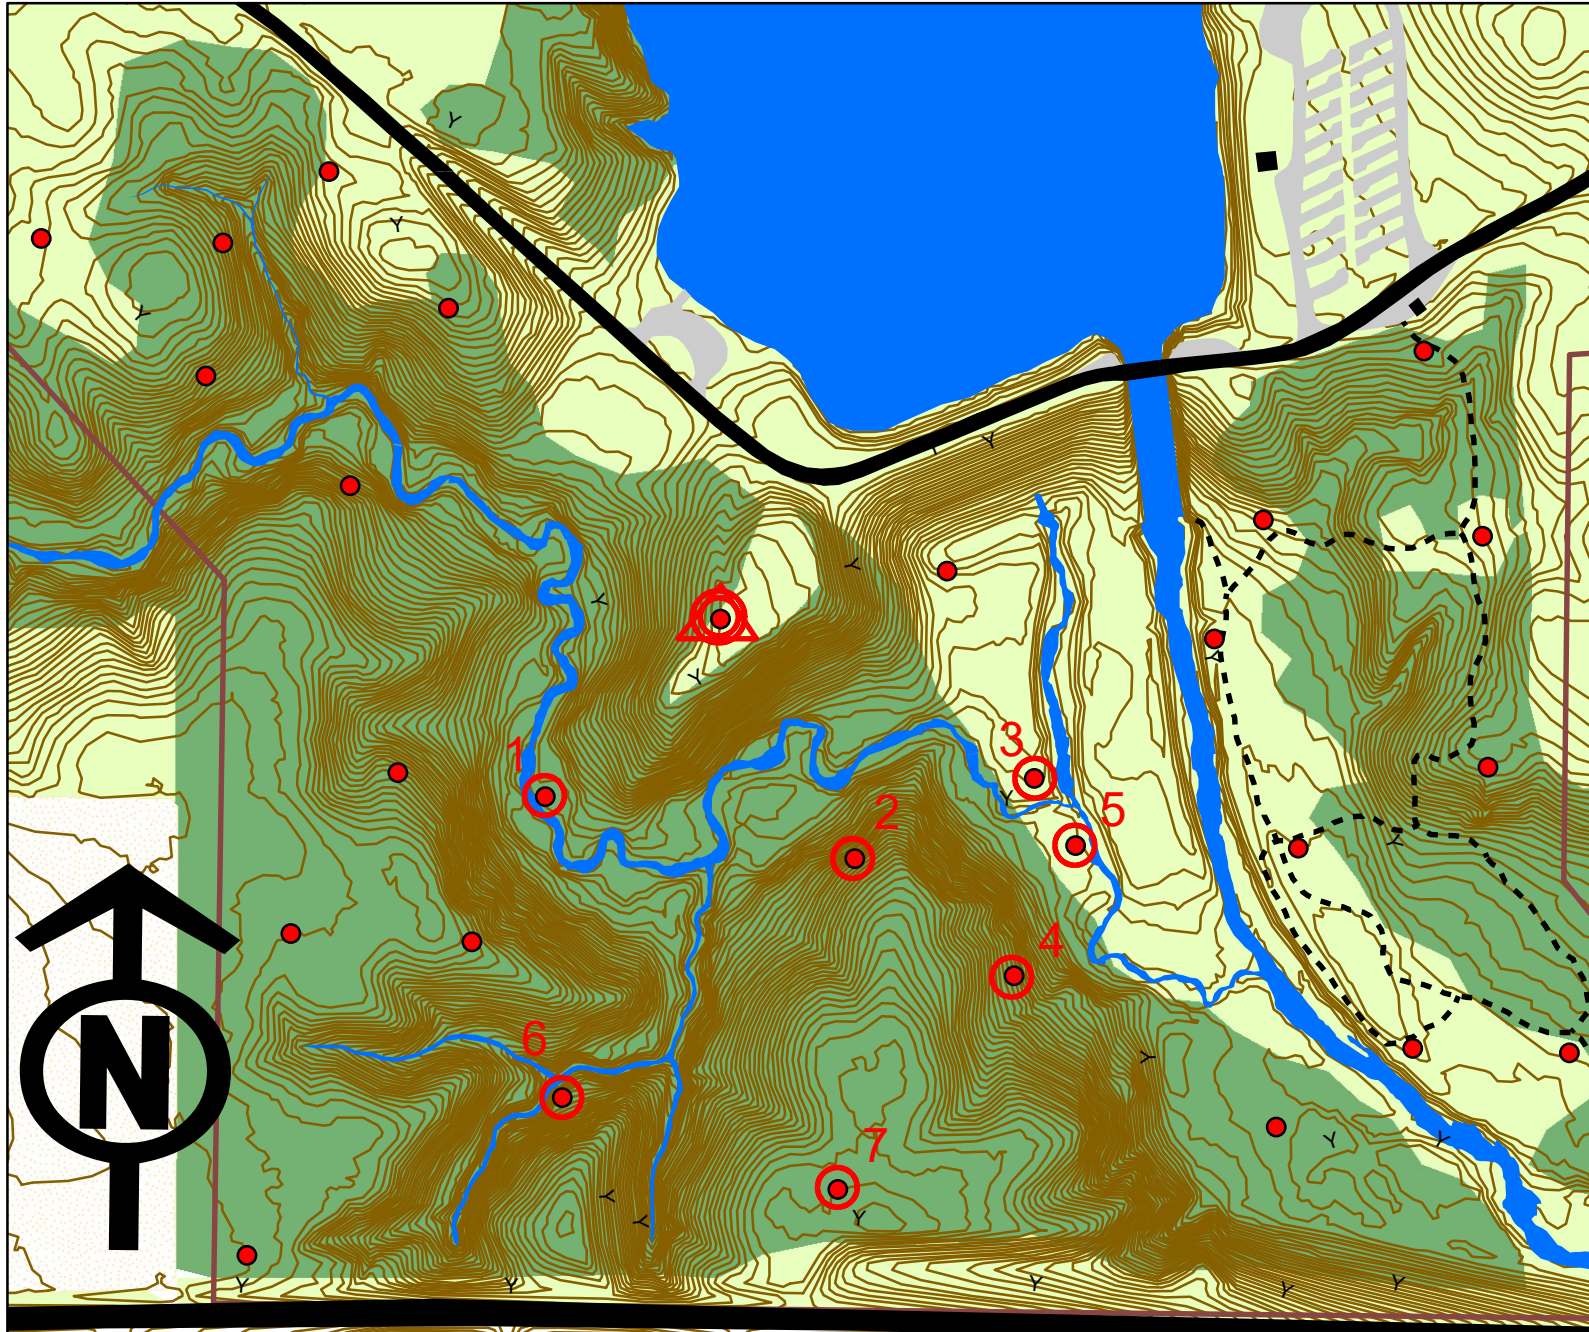

Don Williams Recreation Area Orienteering Course

Legend

- Waypoint marker
 - roads - paved
 - buildings
 - roads - gravel
 - lakes/streams
 - trails
 - park border
 - contours (2ft CI)
 - Cultivated Land
 - Sparse Trees
 - Dense Forrest
- 0 200 400
Feet

	Dist	Azimuth	Marker ID
Δ			701
1	371	223	
2	478	100	
3	294	66	
4	293	185	
5	218	24	
6	861	243	
7	438	107	
⊙	875	348	701
	3828		Long C