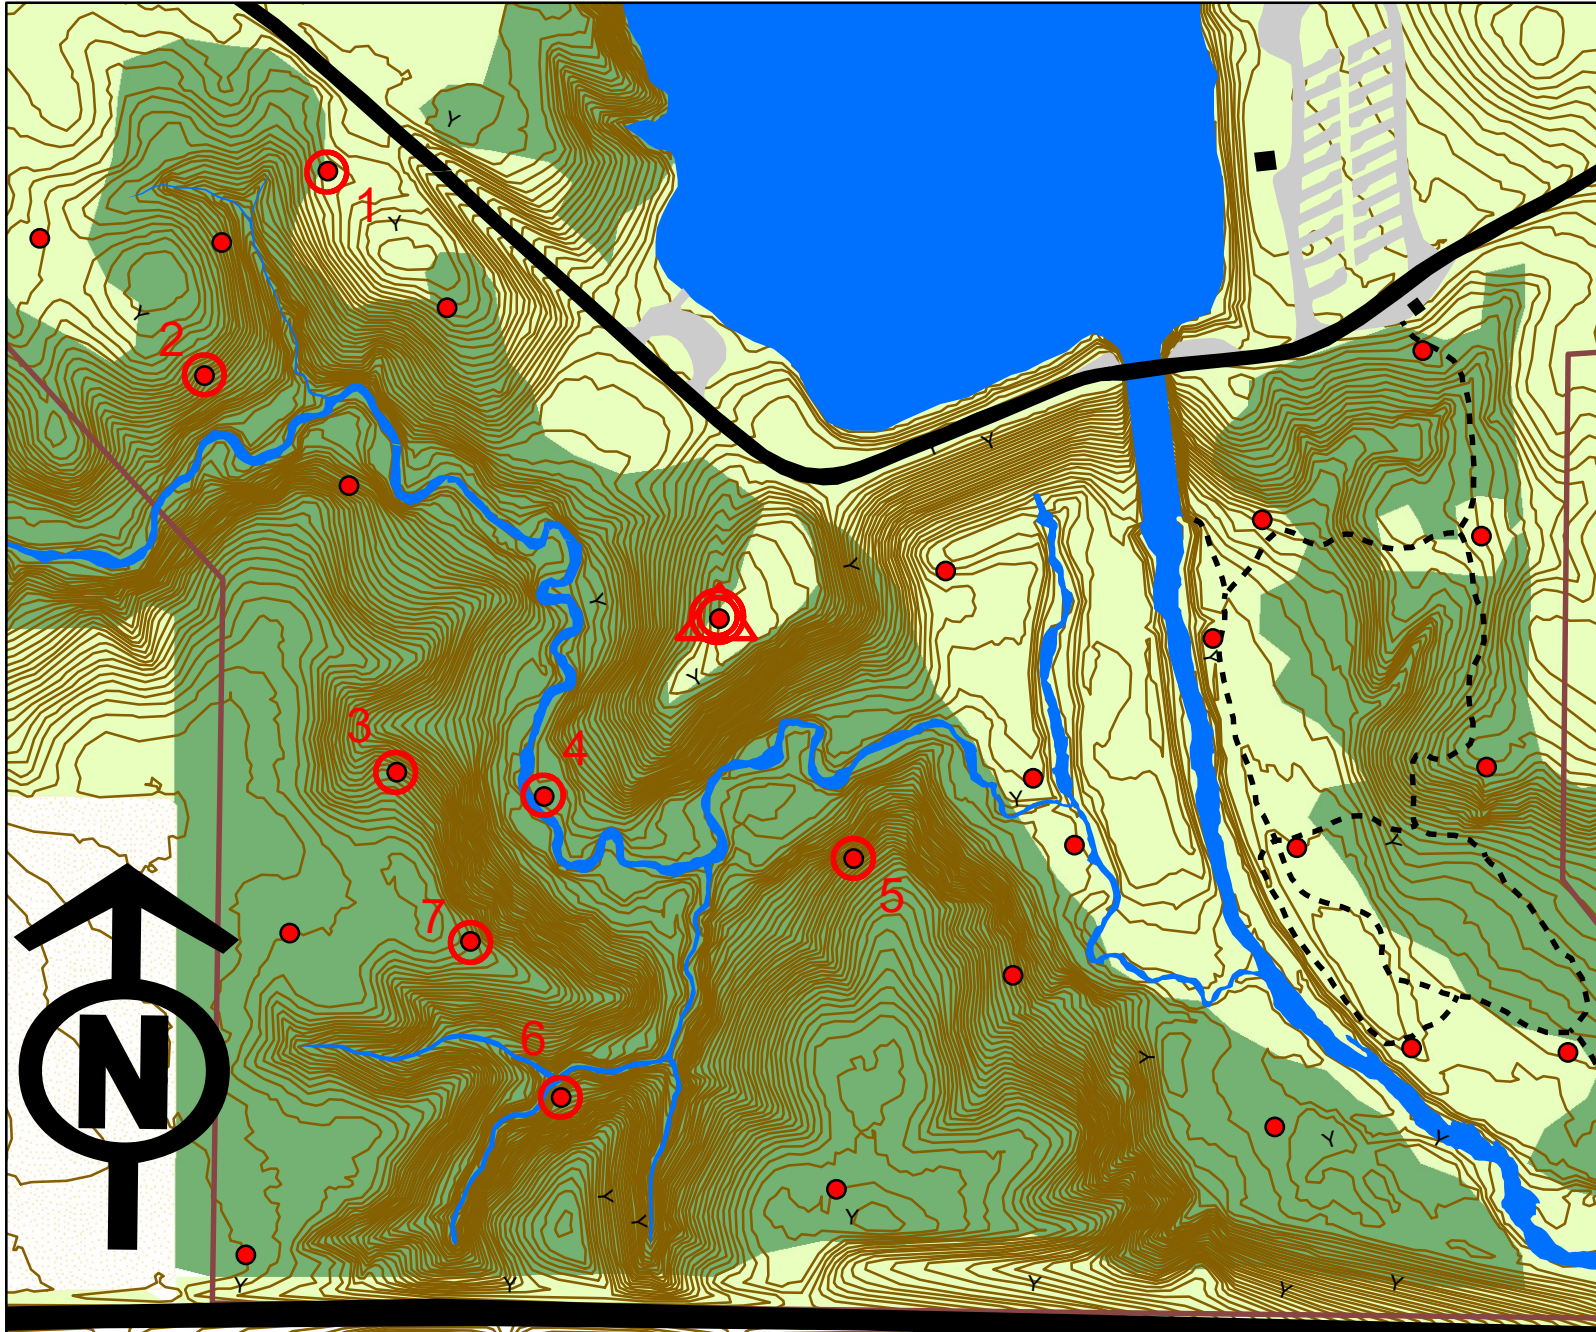

# Don Williams Recreation Area Orienteering Course

## Legend

- Waypoint marker
- roads - paved
- buildings
- roads - gravel
- lakes/streams
- trails
- park border
- contours (2ft CI)
- Cultivated Land
- Sparse Trees
- Dense Forrest

	Dist	Azimuth	Marker ID
Δ			701
1	888	318	
2	362	211	
3	662	154	
4	222	100	
5	470	100	
6	567	230	
7	272	330	
①	612	37	701
	4055		Long D