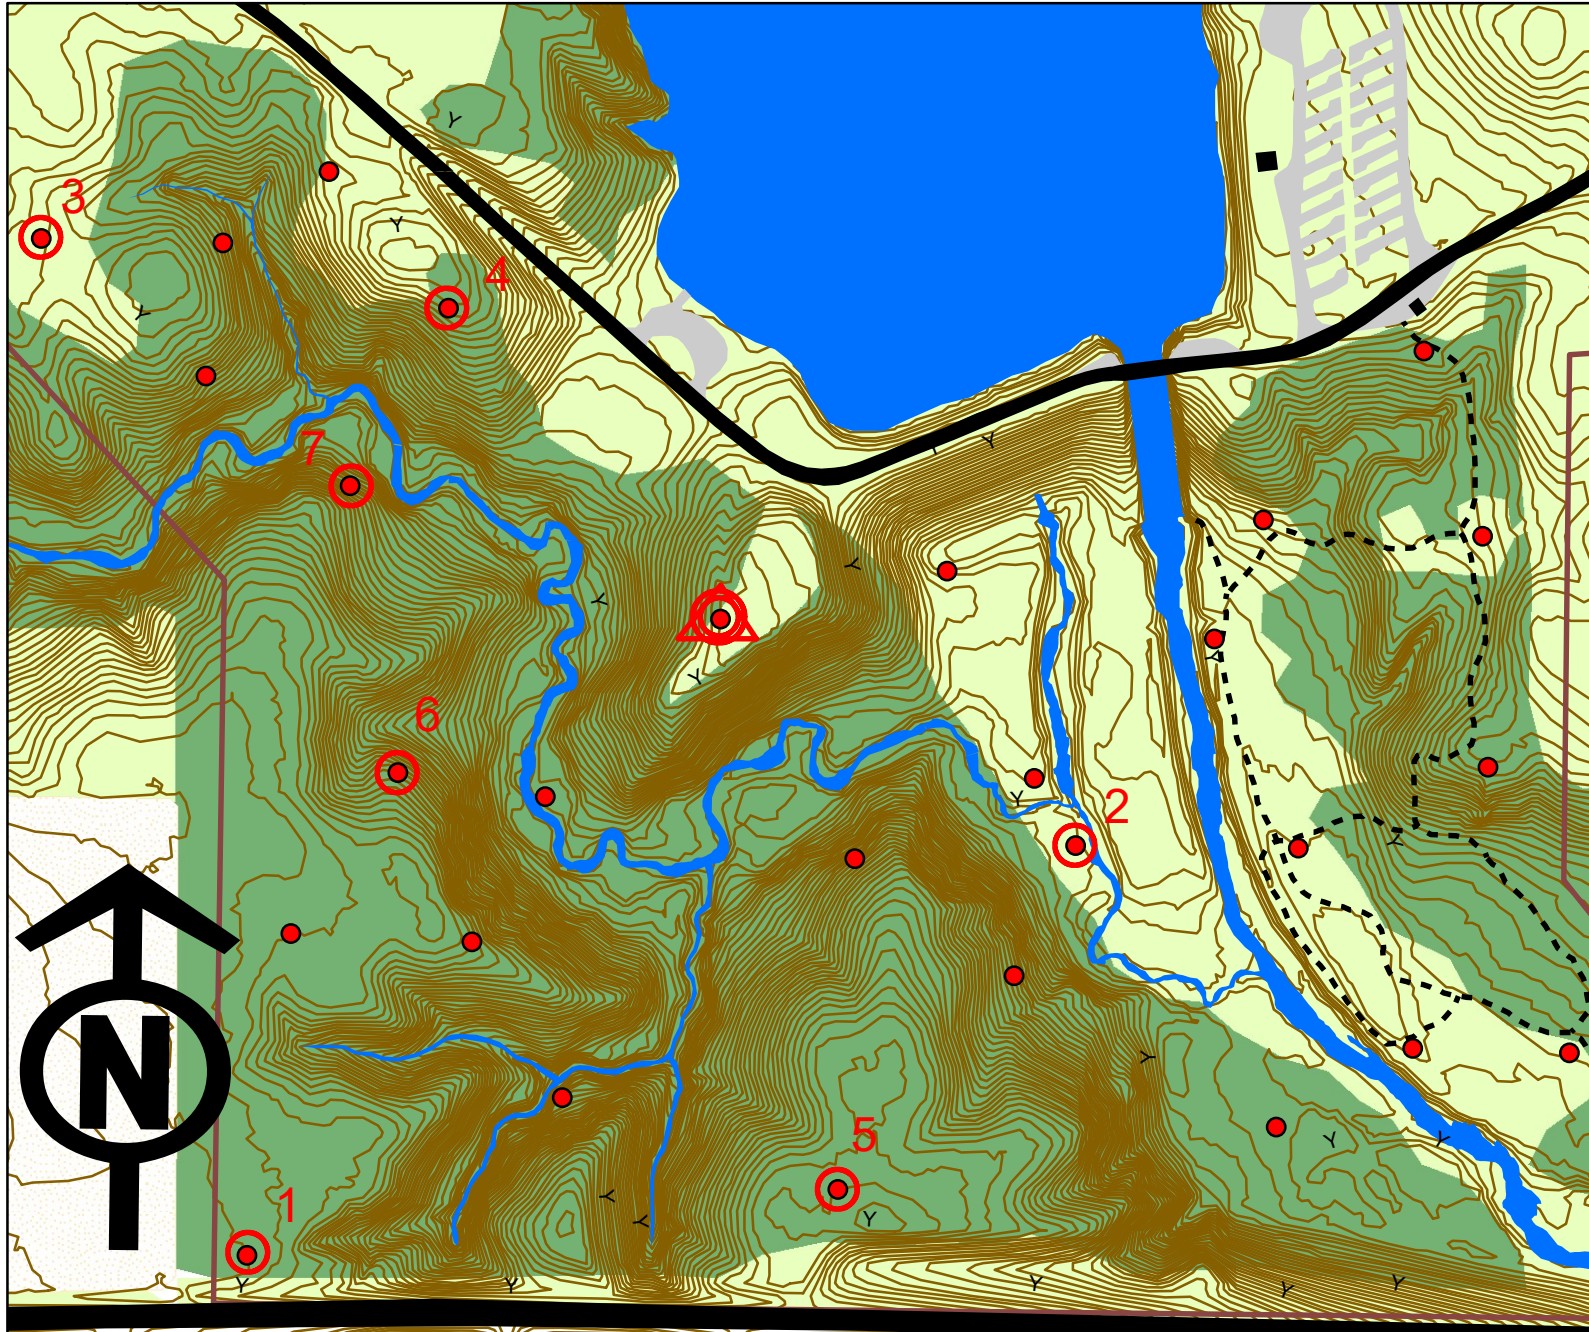

Don Williams Recreation Area Orienteering Course

Legend

- Waypoint marker
 - roads - paved
 - buildings
 - roads - gravel
 - lakes/streams
 - trails
 - park border
 - contours (2ft CI)
 - Cultivated Land
 - Sparse Trees
 - Dense Forrest
- 0 200 400
Feet

	Dist	Azimuth	Marker ID
Δ			701
1	1195	216	
2	1390	63	
3	1804	300	
4	621	99	
5	1448	155	
6	913	313	
7	440	350	
①	593	109	701
	8404		Long E