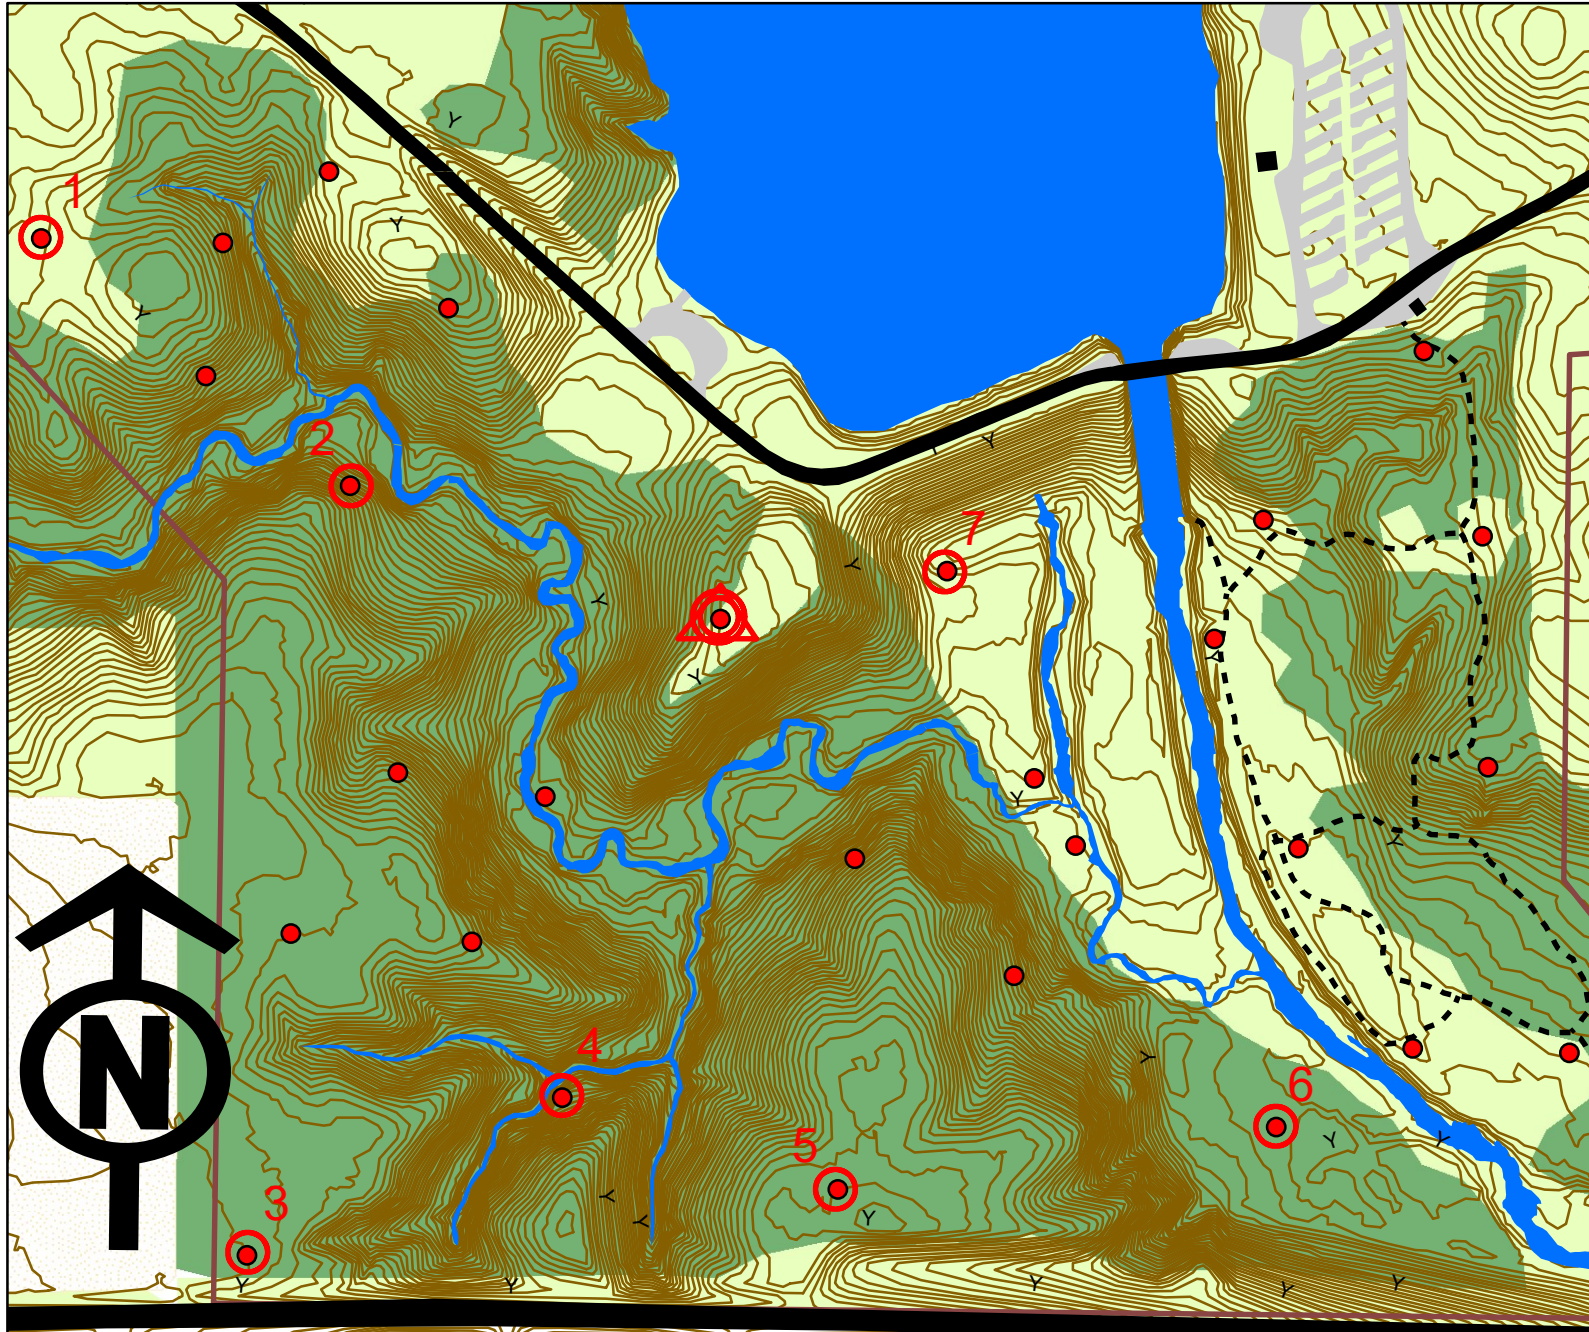

# Don Williams Recreation Area Orienteering Course

## Legend

- Waypoint marker
- roads - paved
- buildings
- roads - gravel
- lakes/streams
- trails
- park border
- contours (2ft CI)
- Cultivated Land
- Sparse Trees
- Dense Forrest

	Dist	Azimuth	Marker ID
Δ			701
1	1170	299	
2	592	128	
3	1165	187	
4	528	63	
5	438	107	
6	664	81	
7	974	329	
⊙	350	257	701
	5881		Long F