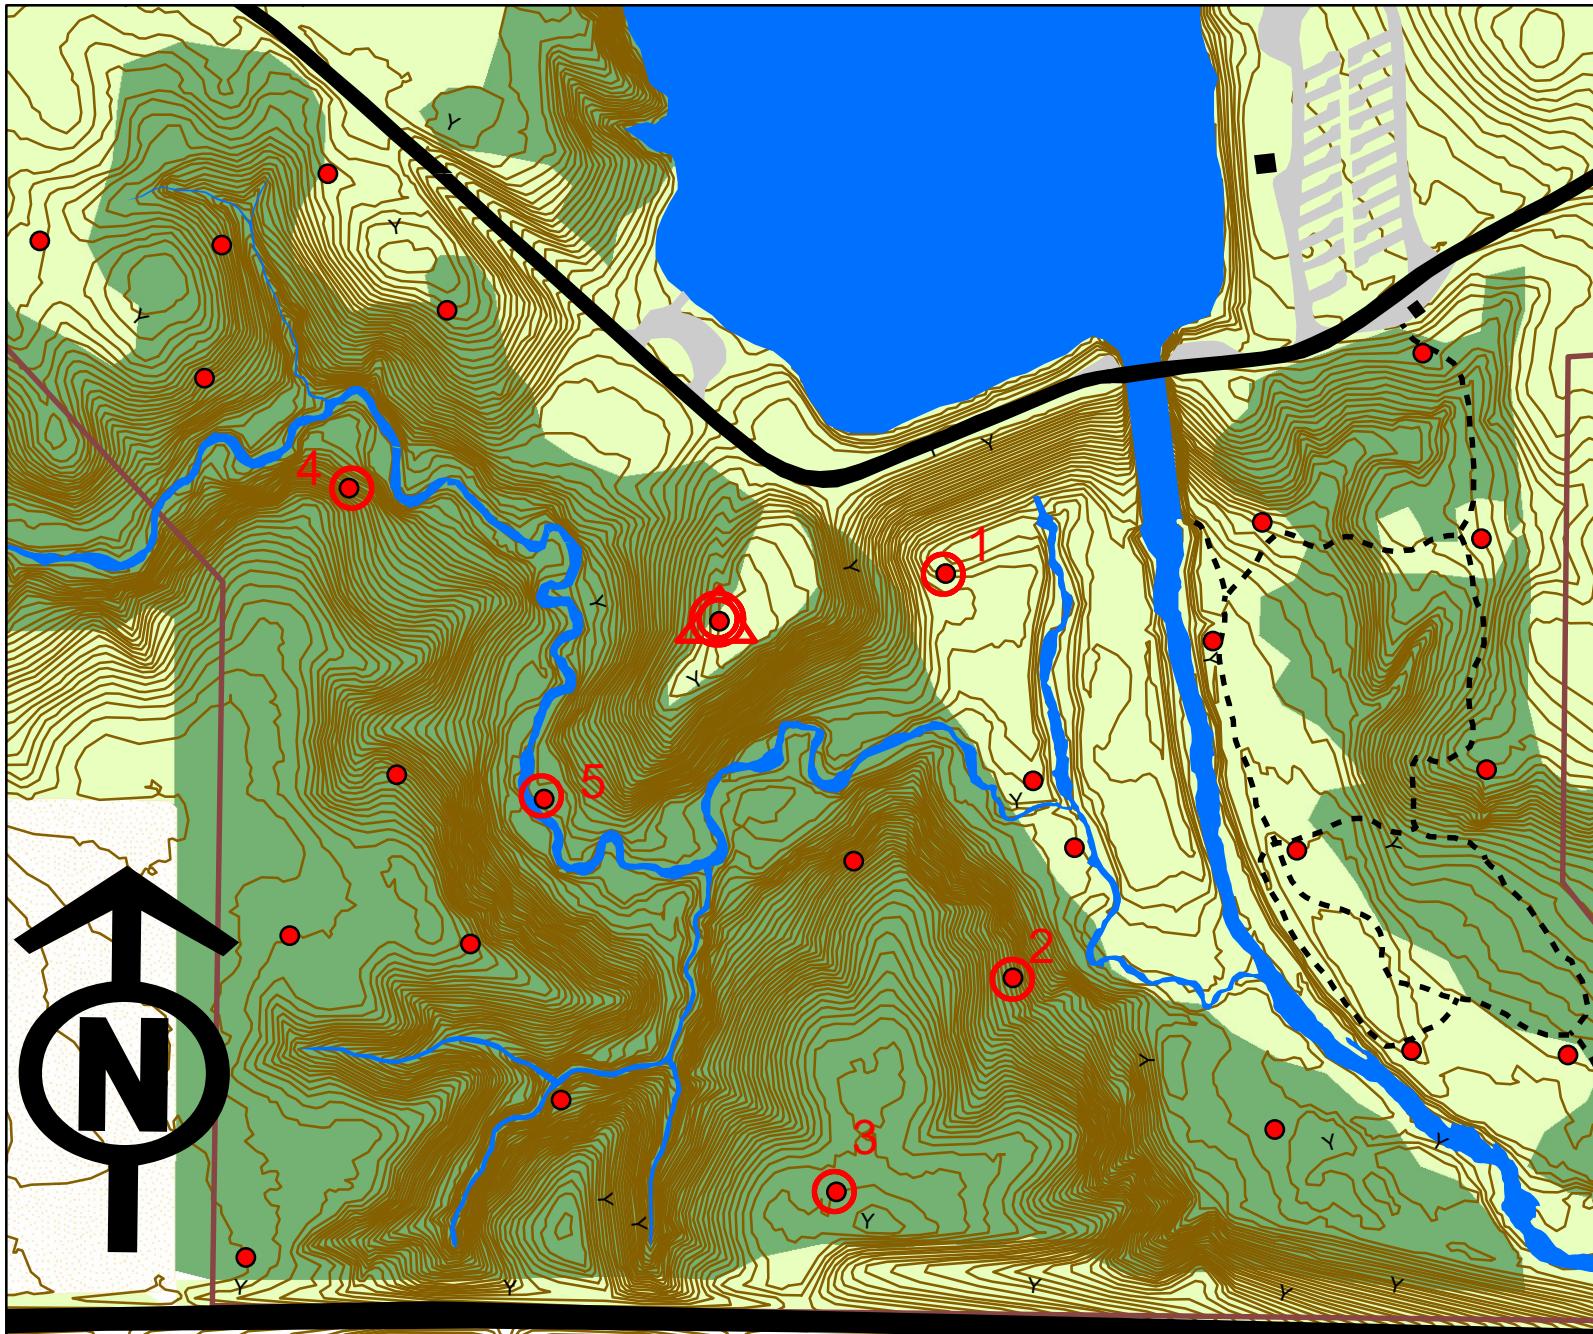

Don Williams Recreation Area Orienteering Course

Legend

- Waypoint marker
 - roads - paved
 - buildings
 - roads - gravel
 - lakes/streams
 - trails
 - park border
 - contours (2ft CI)
 - Cultivated Land
 - Sparse Trees
 - Dense Forrest
- 0 200 400
Feet

	Dist	Azimuth	Marker ID
Δ			701
1	345	77	
2	617	170	
3	413	219	
4	1287	325	
5	550	147	
①	371	44	701
	3583		Short A