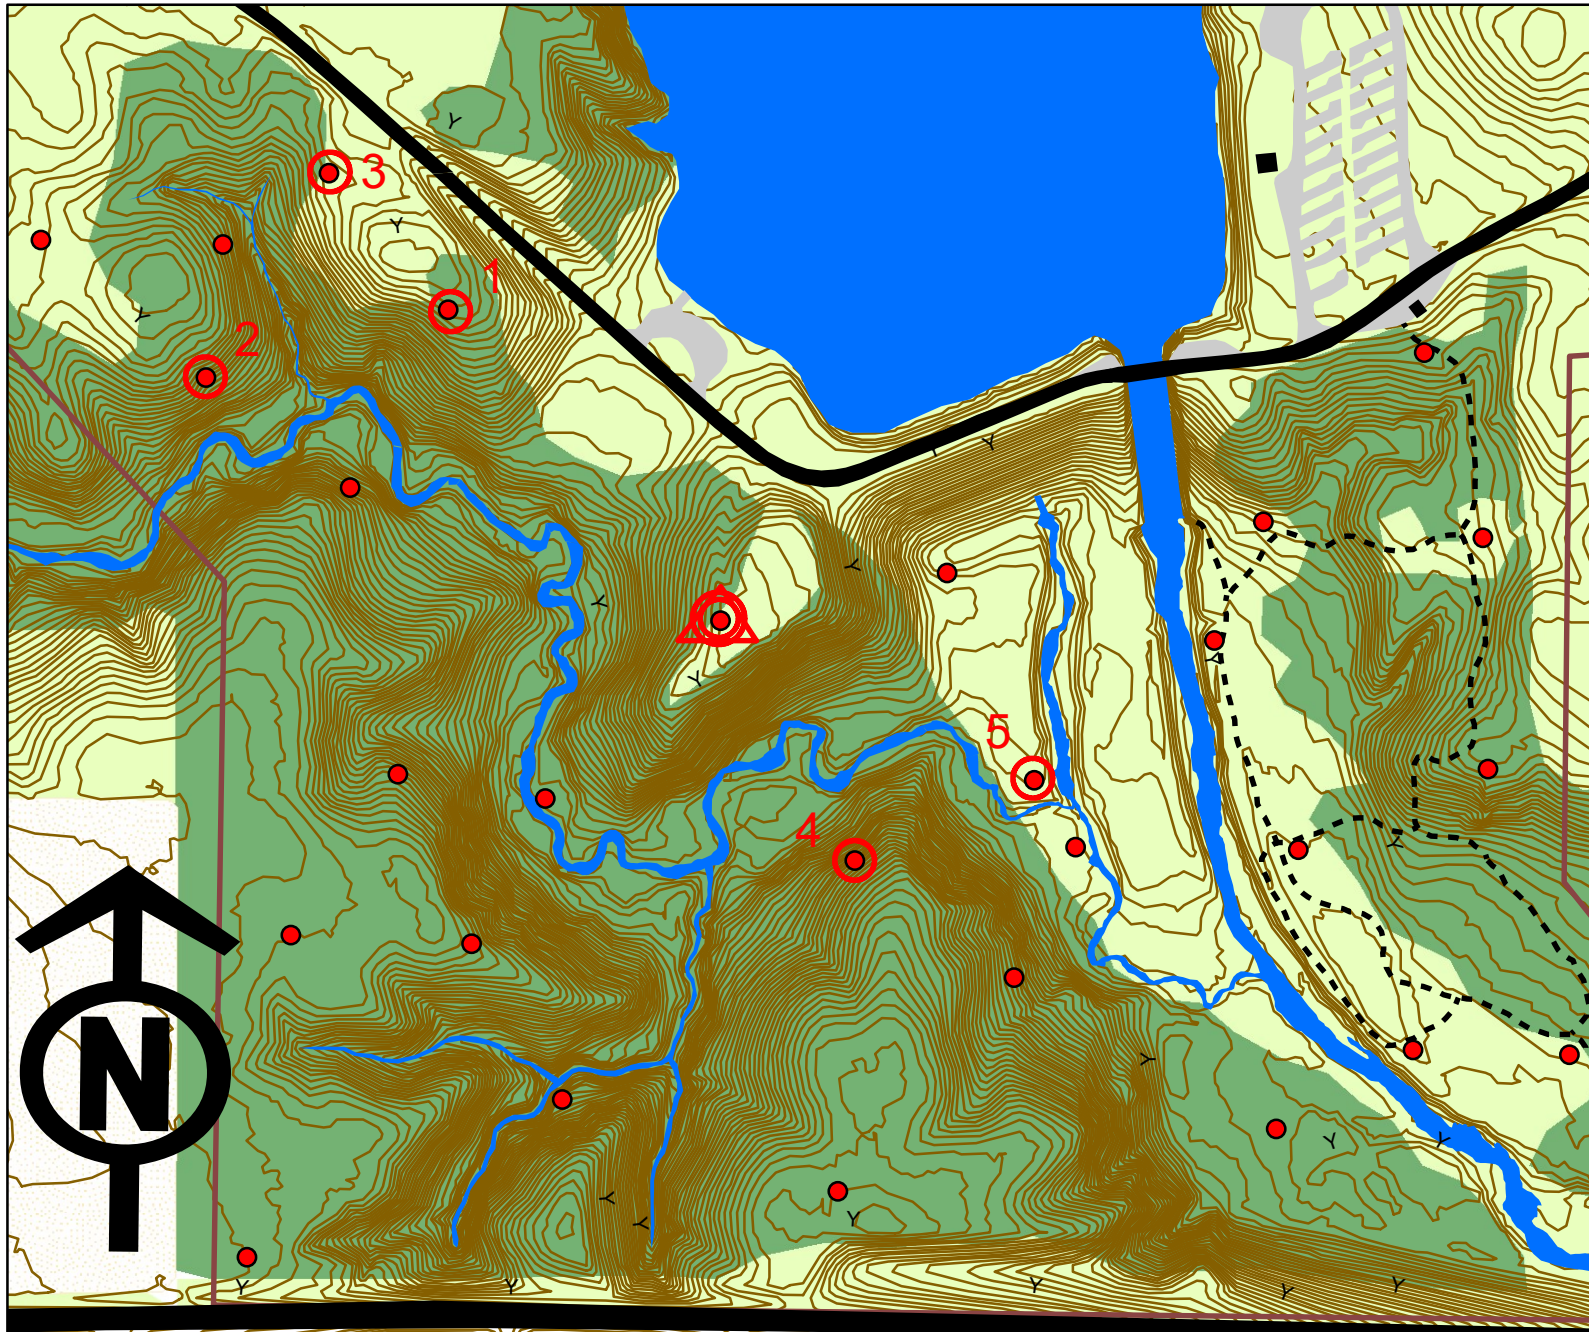

Don Williams Recreation Area Orienteering Course

Legend

- Waypoint marker
 - ▬ roads - paved
 - ▬ buildings
 - ▬ roads - gravel
 - ▬ lakes/streams
 - - - trails
 - ▬ park border
 - ▬ contours (2ft CI)
 - ▨ Cultivated Land
 - ▭ Sparse Trees
 - ▭ Dense Forrest
- 0 200 400
Feet

	Dist	Azimuth	Marker ID
Δ			701
1	618	318	
2	377	254	
3	360	31	
4	1302	142	
5	300	65	
⊙	525	296	701
	3482		Short B