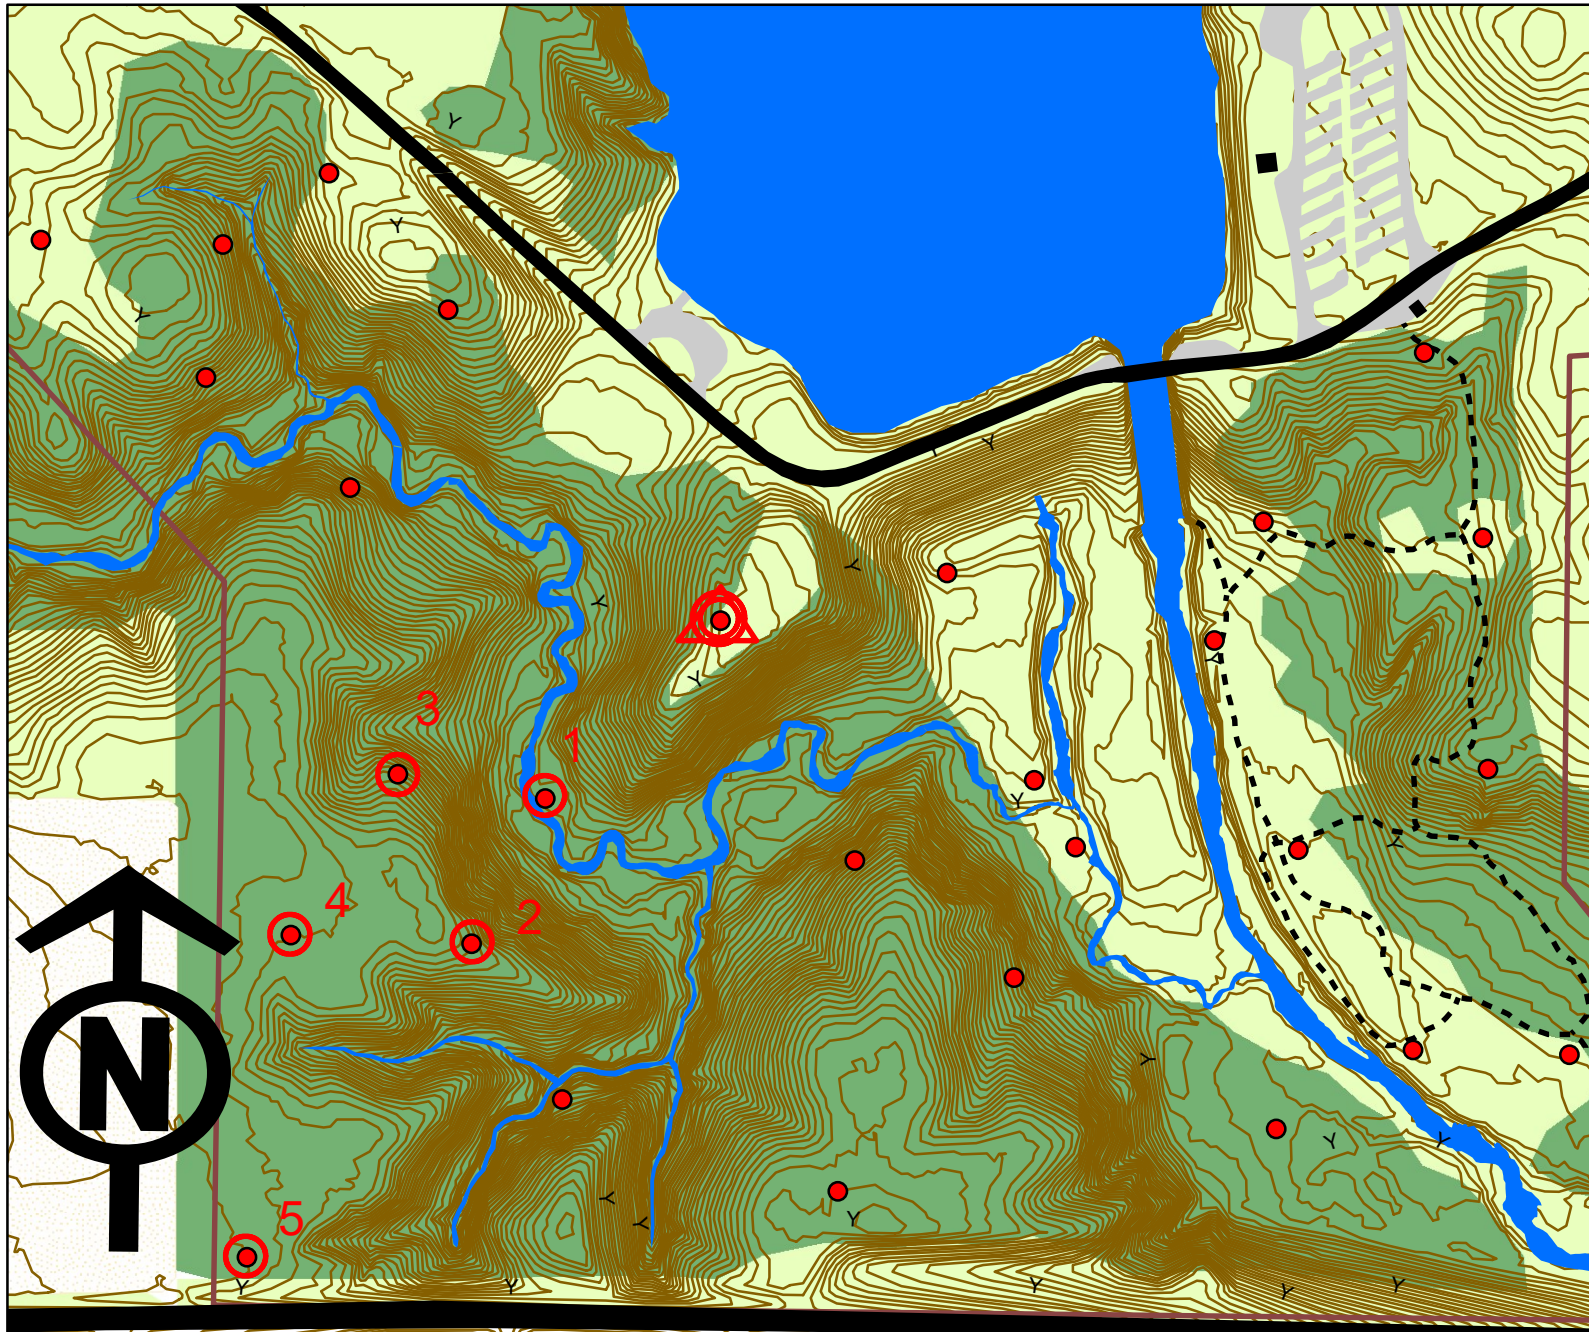

# Don Williams Recreation Area Orienteering Course

## Legend

- Waypoint marker
  - roads - paved
  - buildings
  - roads - gravel
  - lakes/streams
  - trails
  - park border
  - contours (2ft CI)
  - Cultivated Land
  - Sparse Trees
  - Dense Forreast
- 0      200      400  
Feet

	Dist	Azimuth	Marker ID
Δ			701
1	371	223	
2	242	206	
3	276	336	
4	291	213	
5	487	187	
①	1197	36	701
	2864		Short C