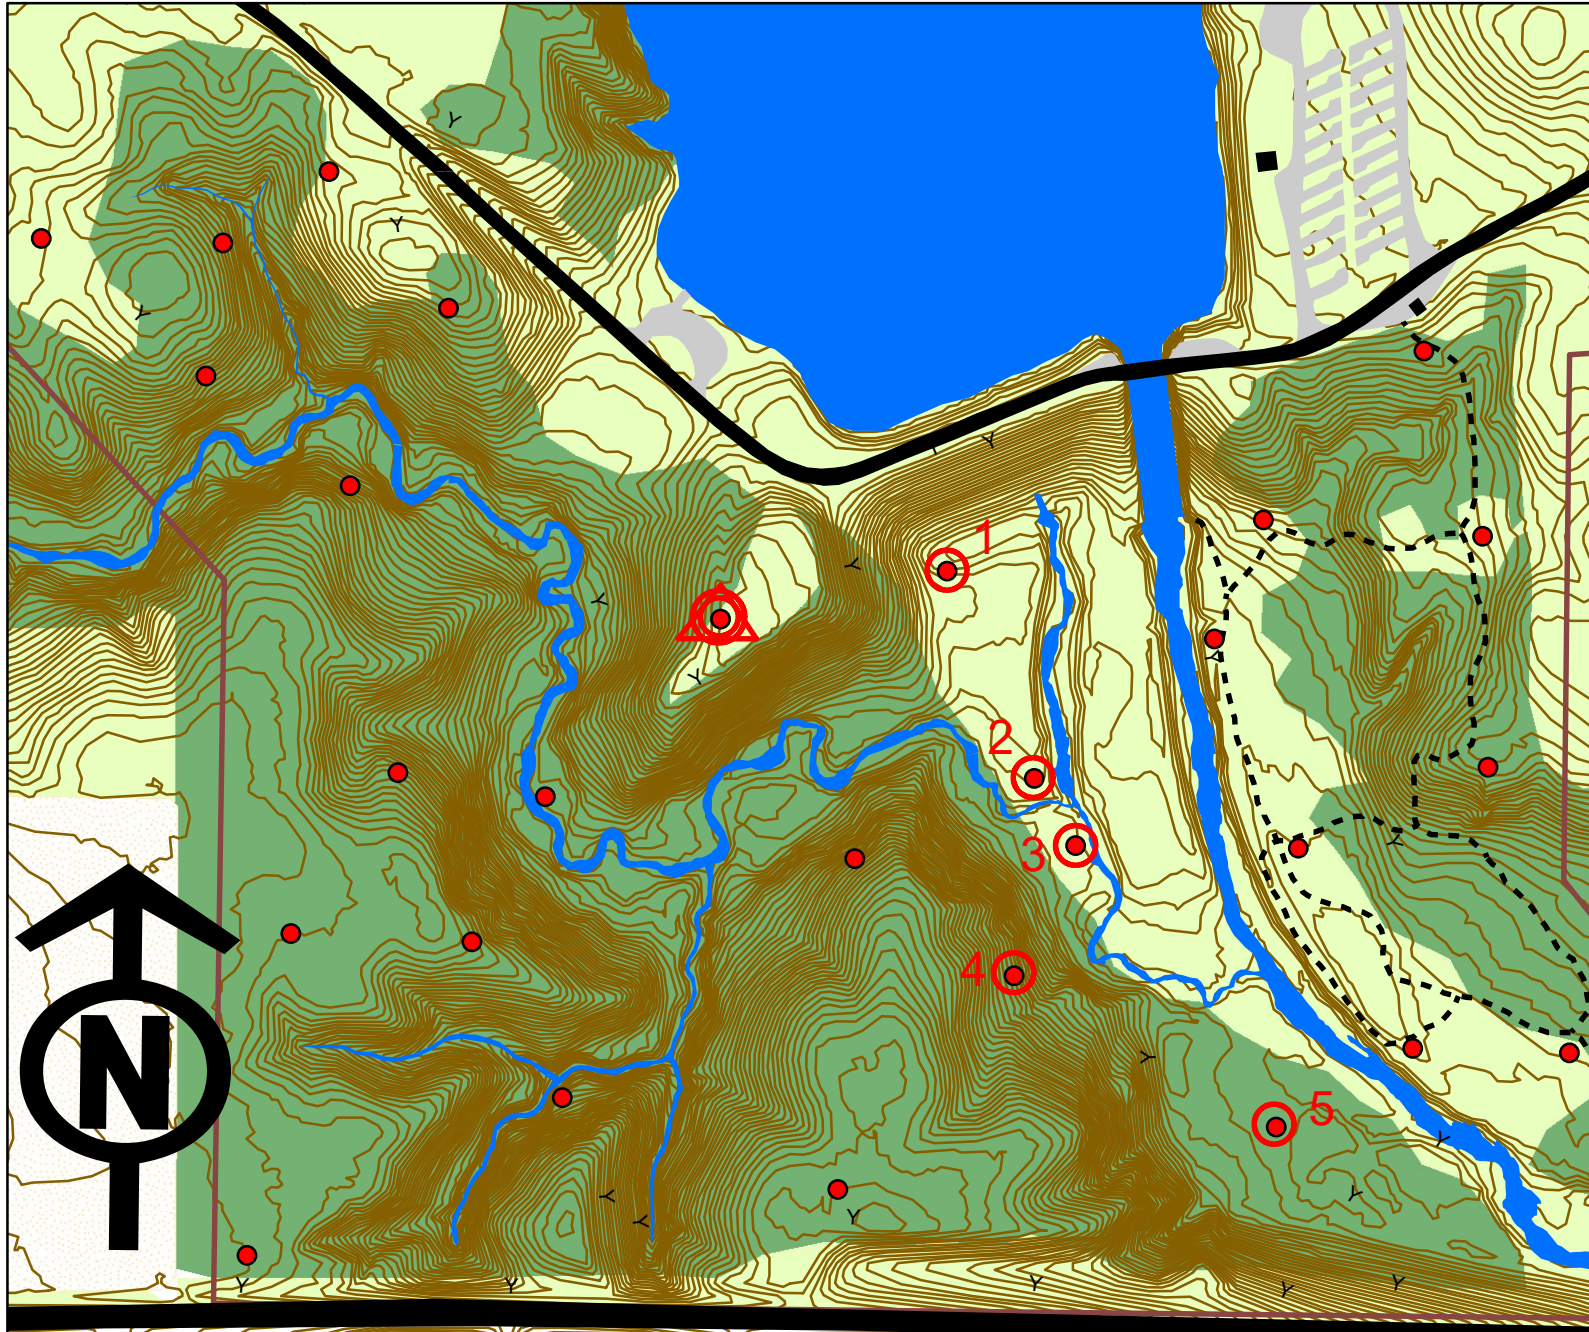

# Don Williams Recreation Area Orienteering Course

## Legend

- Waypoint marker
- roads - paved
- buildings
- roads - gravel
- lakes/streams
- trails
- park border
- contours (2ft CI)
- Cultivated Land
- Sparse Trees
- Dense Forrest

	Dist	Azimuth	Marker ID
Δ			701
1	350	78	
2	340	156	
3	120	147	
4	217	203	
5	455	119	
⊙	1133	312	701
	2615		Short D