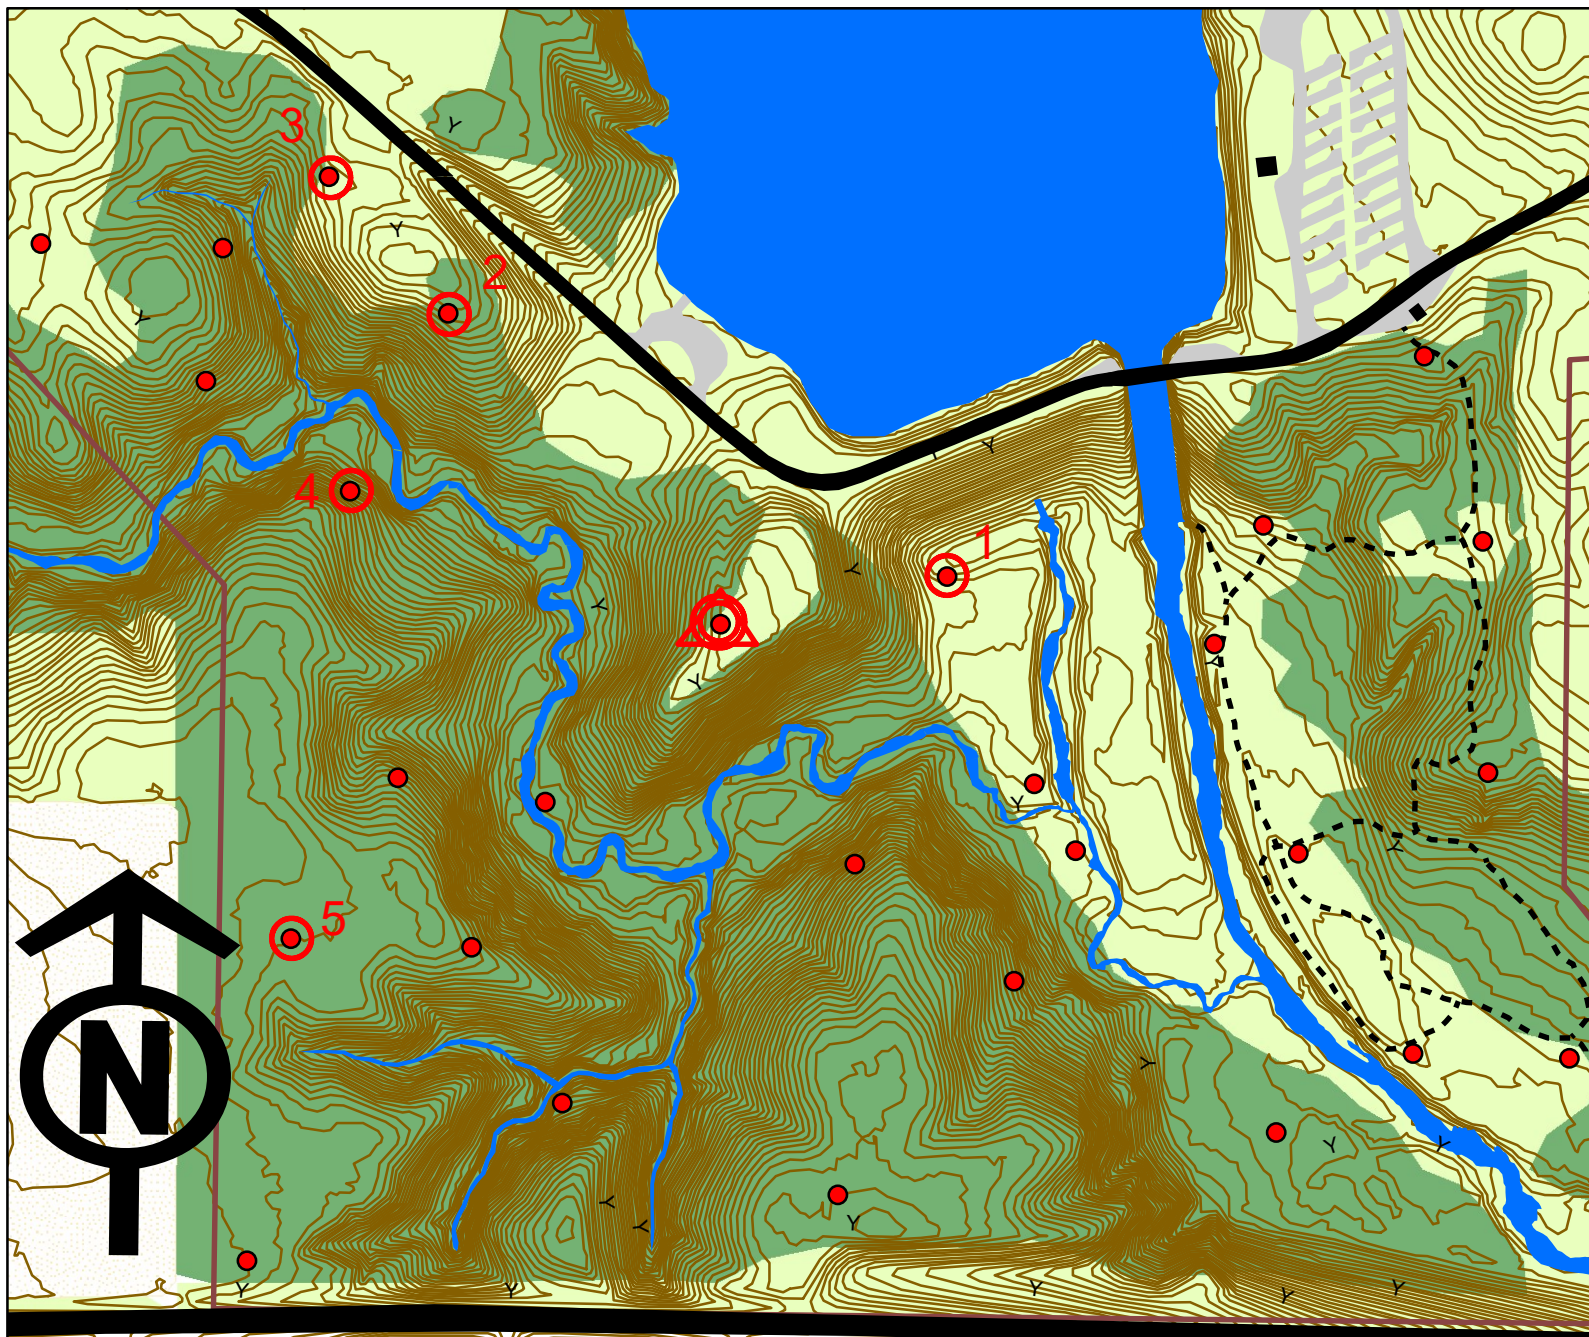

# Don Williams Recreation Area Orienteering Course

## Legend

- Waypoint marker
  - roads - paved
  - buildings
  - roads - gravel
  - lakes/streams
  - trails
  - park border
  - contours (2ft CI)
  - Cultivated Land
  - Sparse Trees
  - Dense Forrest
- 0      200      400  
Feet

	Dist	Azimuth	Marker ID
Δ			701
1	350	78	
2	843	297	
3	265	318	
4	467	175	
5	676	187	
⊙	795	53	701
	3396		Short E