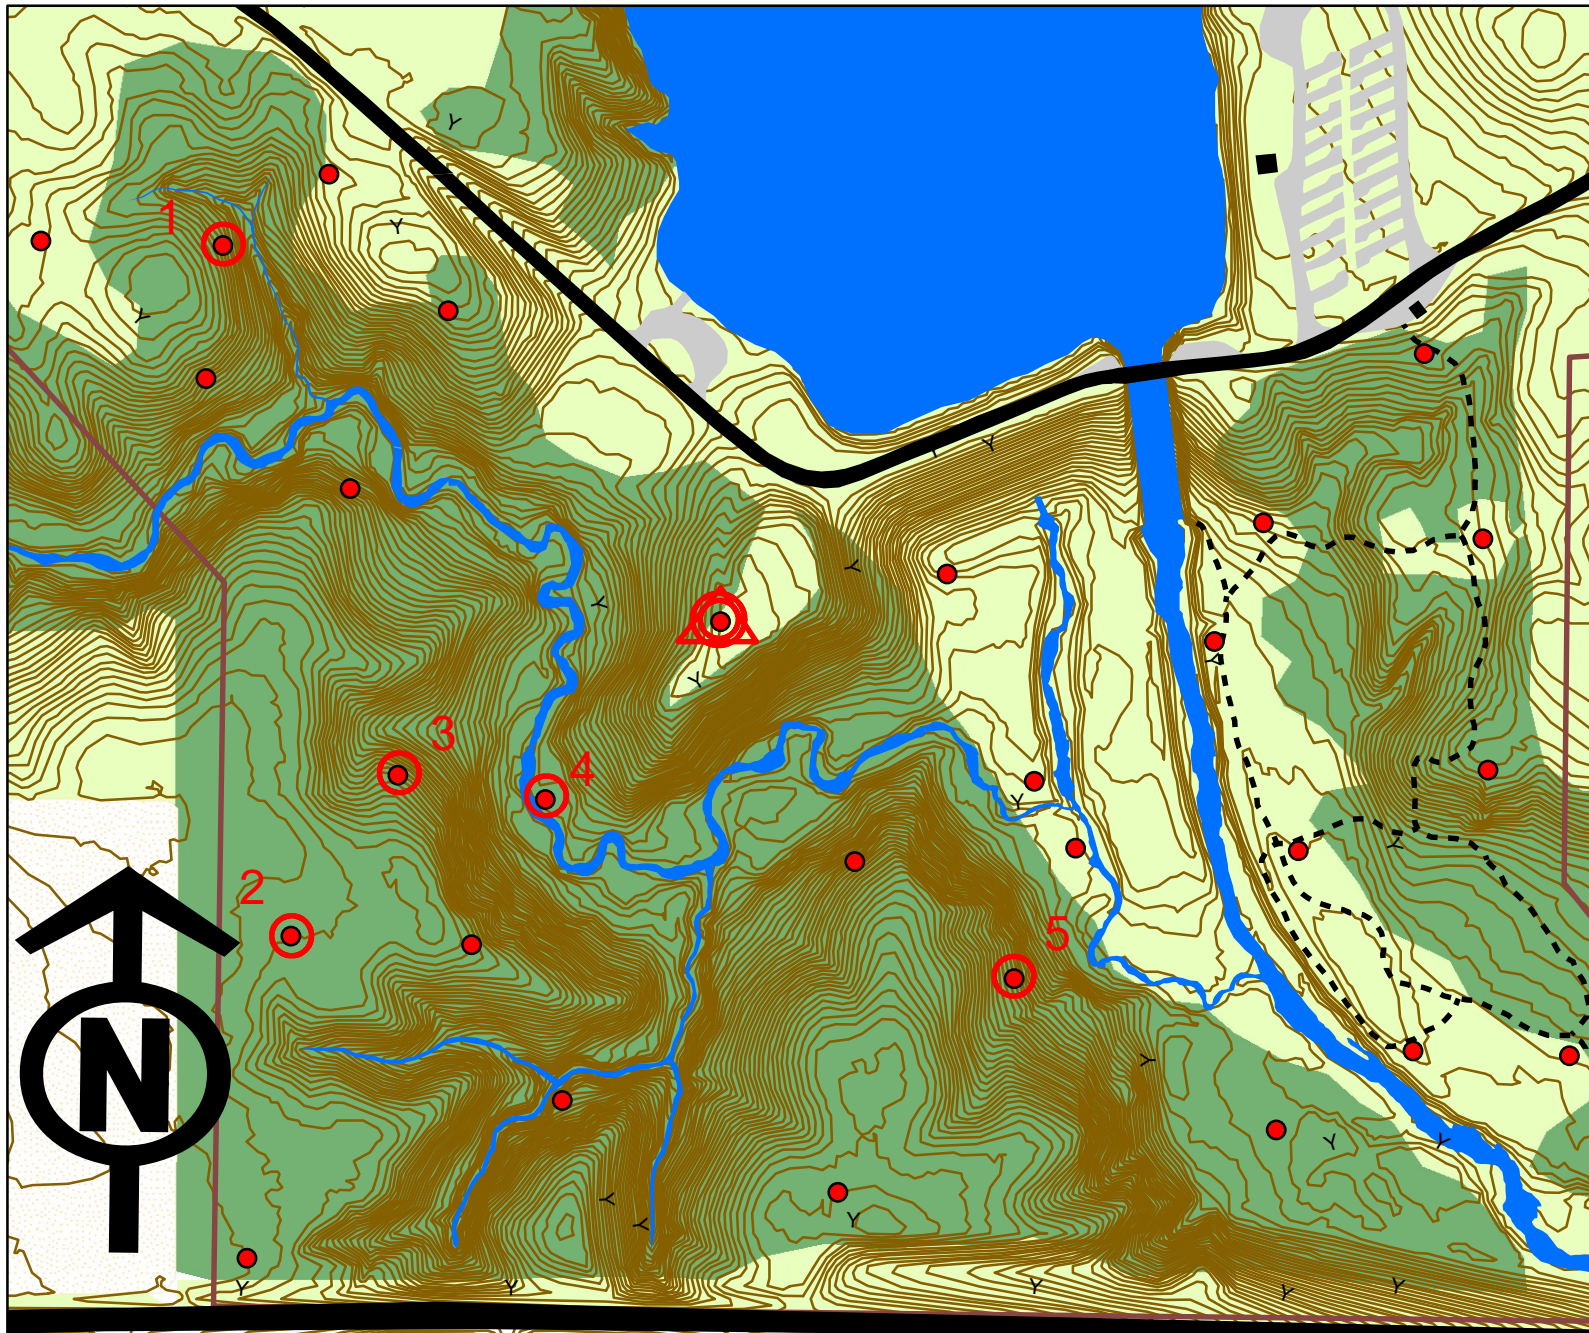

Don Williams Recreation Area Orienteering Course

Legend

- Waypoint marker
 - roads - paved
 - buildings
 - roads - gravel
 - lakes/streams
 - trails
 - park border
 - contours (2ft CI)
 - Cultivated Land
 - Sparse Trees
 - Dense Forrest
- 0 200 400
Feet

	Dist	Azimuth	Marker ID
Δ			701
1	942	306	
2	1042	174	
3	292	32	
4	223	98	
5	746	110	
⊙	695	320	701
	3940		Short F