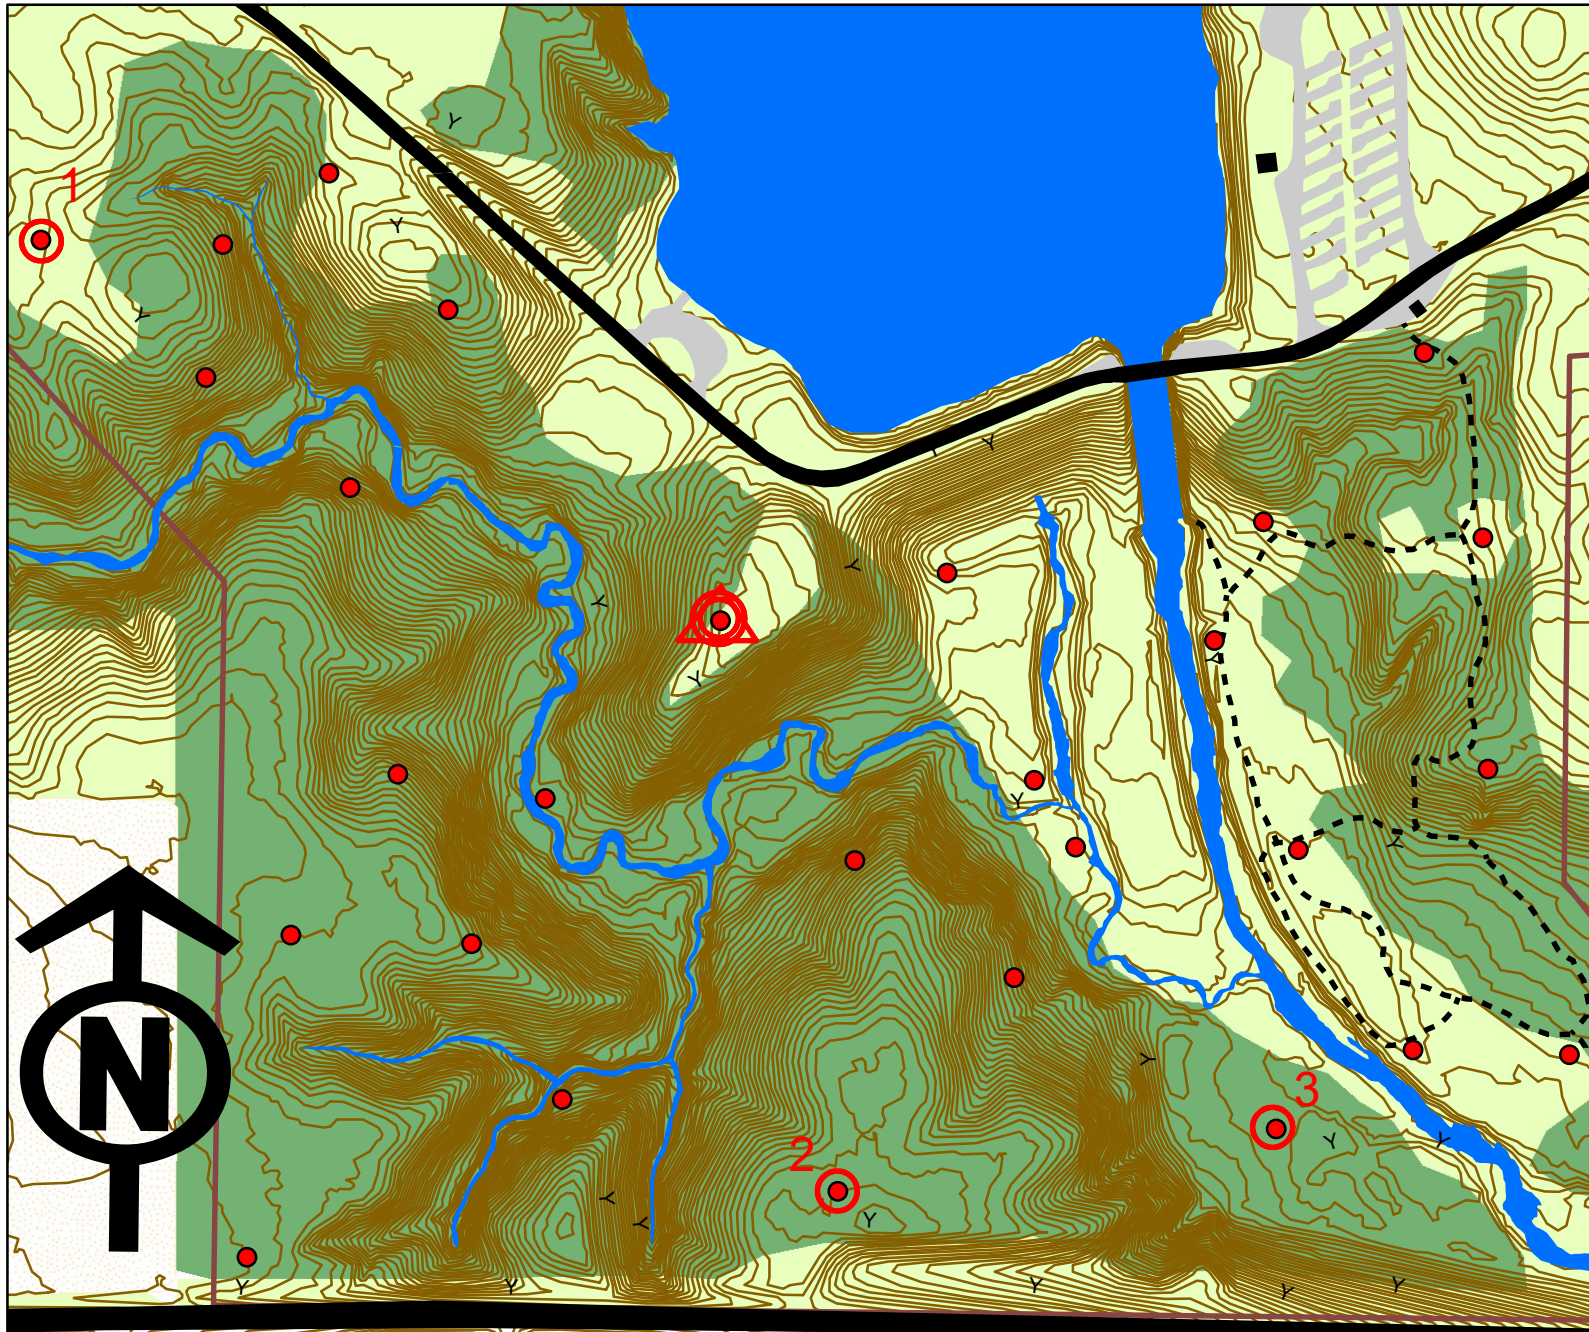

Don Williams Recreation Area Orienteering Course

Legend

- Waypoint marker
- roads - paved
- buildings
- roads - gravel
- lakes/streams
- trails
- park border
- contours (2ft CI)
- Cultivated Land
- Sparse Trees
- Dense Forrest

	Dist	Azimuth	Marker ID
Δ			701
1	1166	299	
2	1865	139	
3	651	81	
①	1116	312	701
	4798		Sprint A