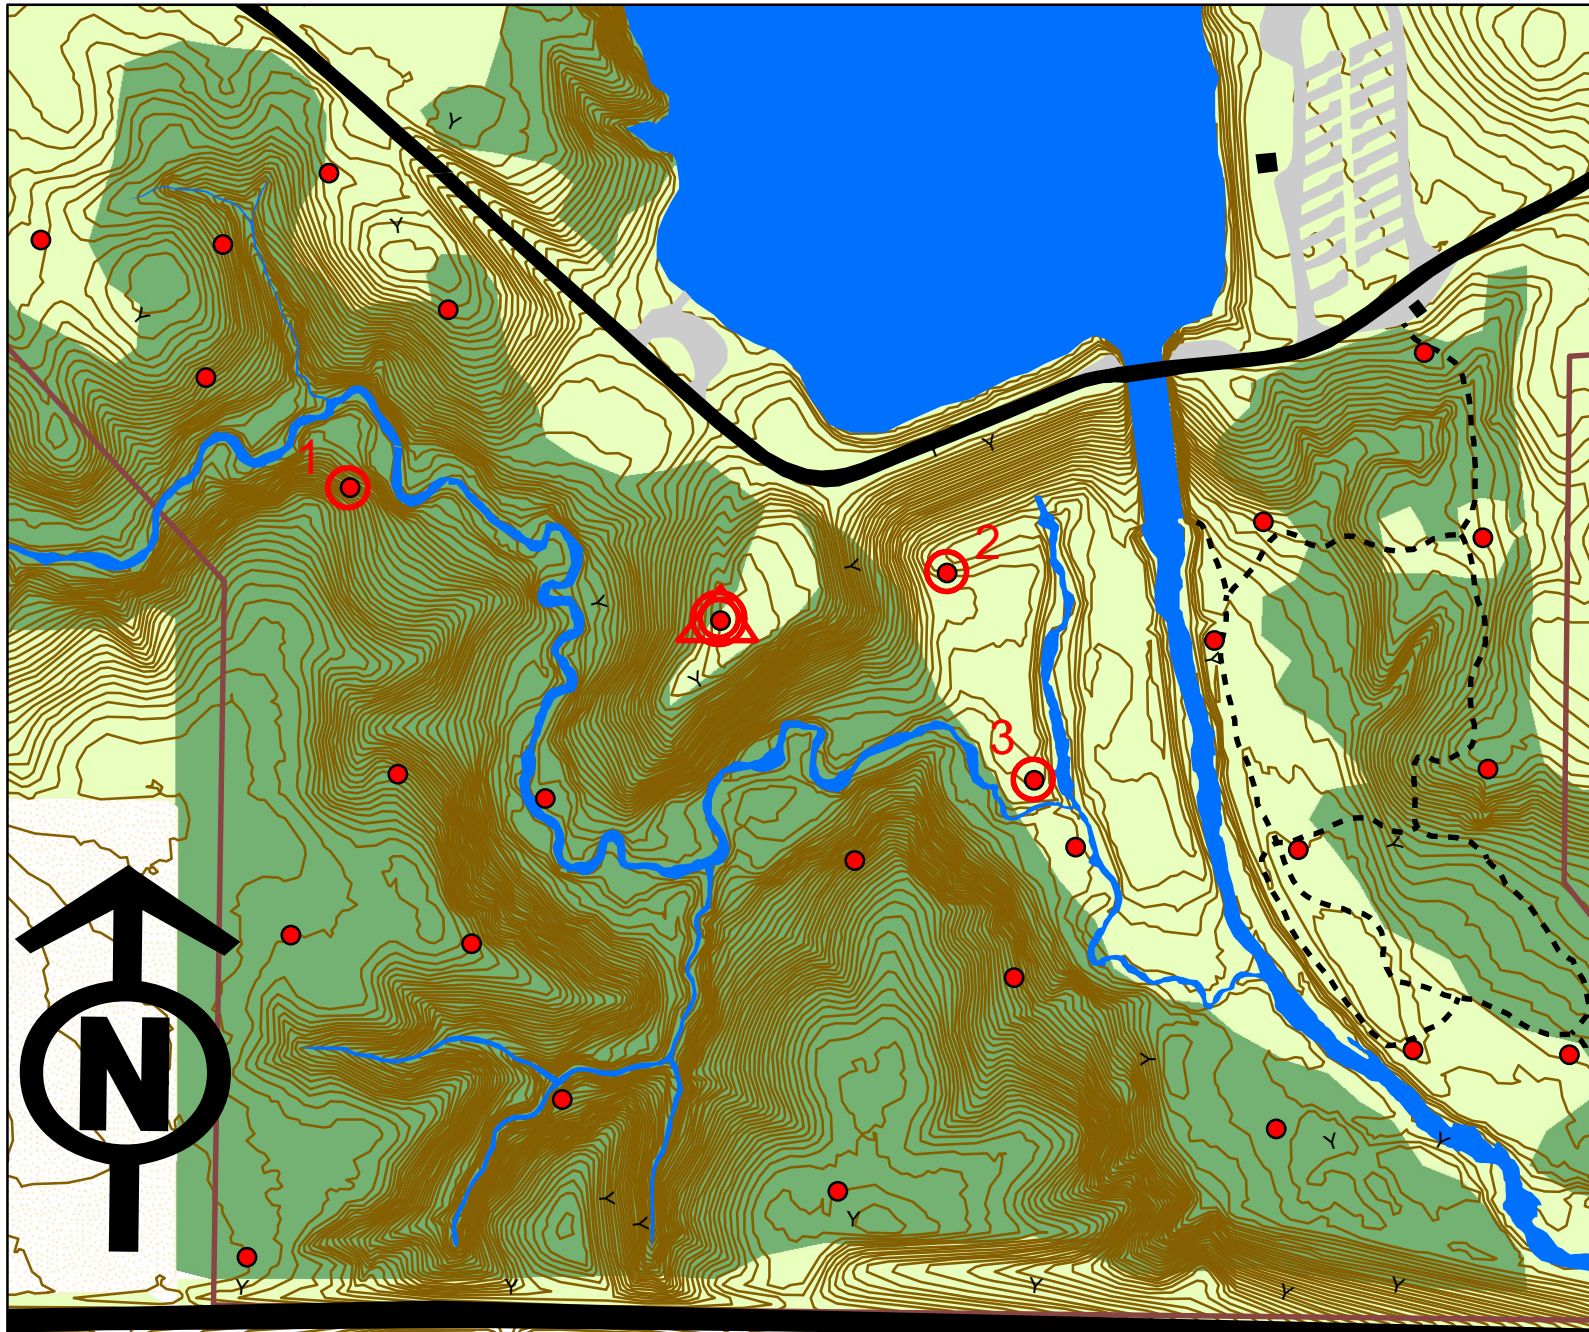

# Don Williams Recreation Area Orienteering Course

## Legend

- Waypoint marker
  - roads - paved
  - buildings
  - roads - gravel
  - lakes/streams
  - trails
  - park border
  - contours (2ft CI)
  - Cultivated Land
  - Sparse Trees
  - Dense Forrest
- 0      200      400  
Feet

	Dist	Azimuth	Marker ID
Δ			701
1	588	289	
2	895	97	
3	334	157	
⊙	530	296	701
	2347		Sprint B