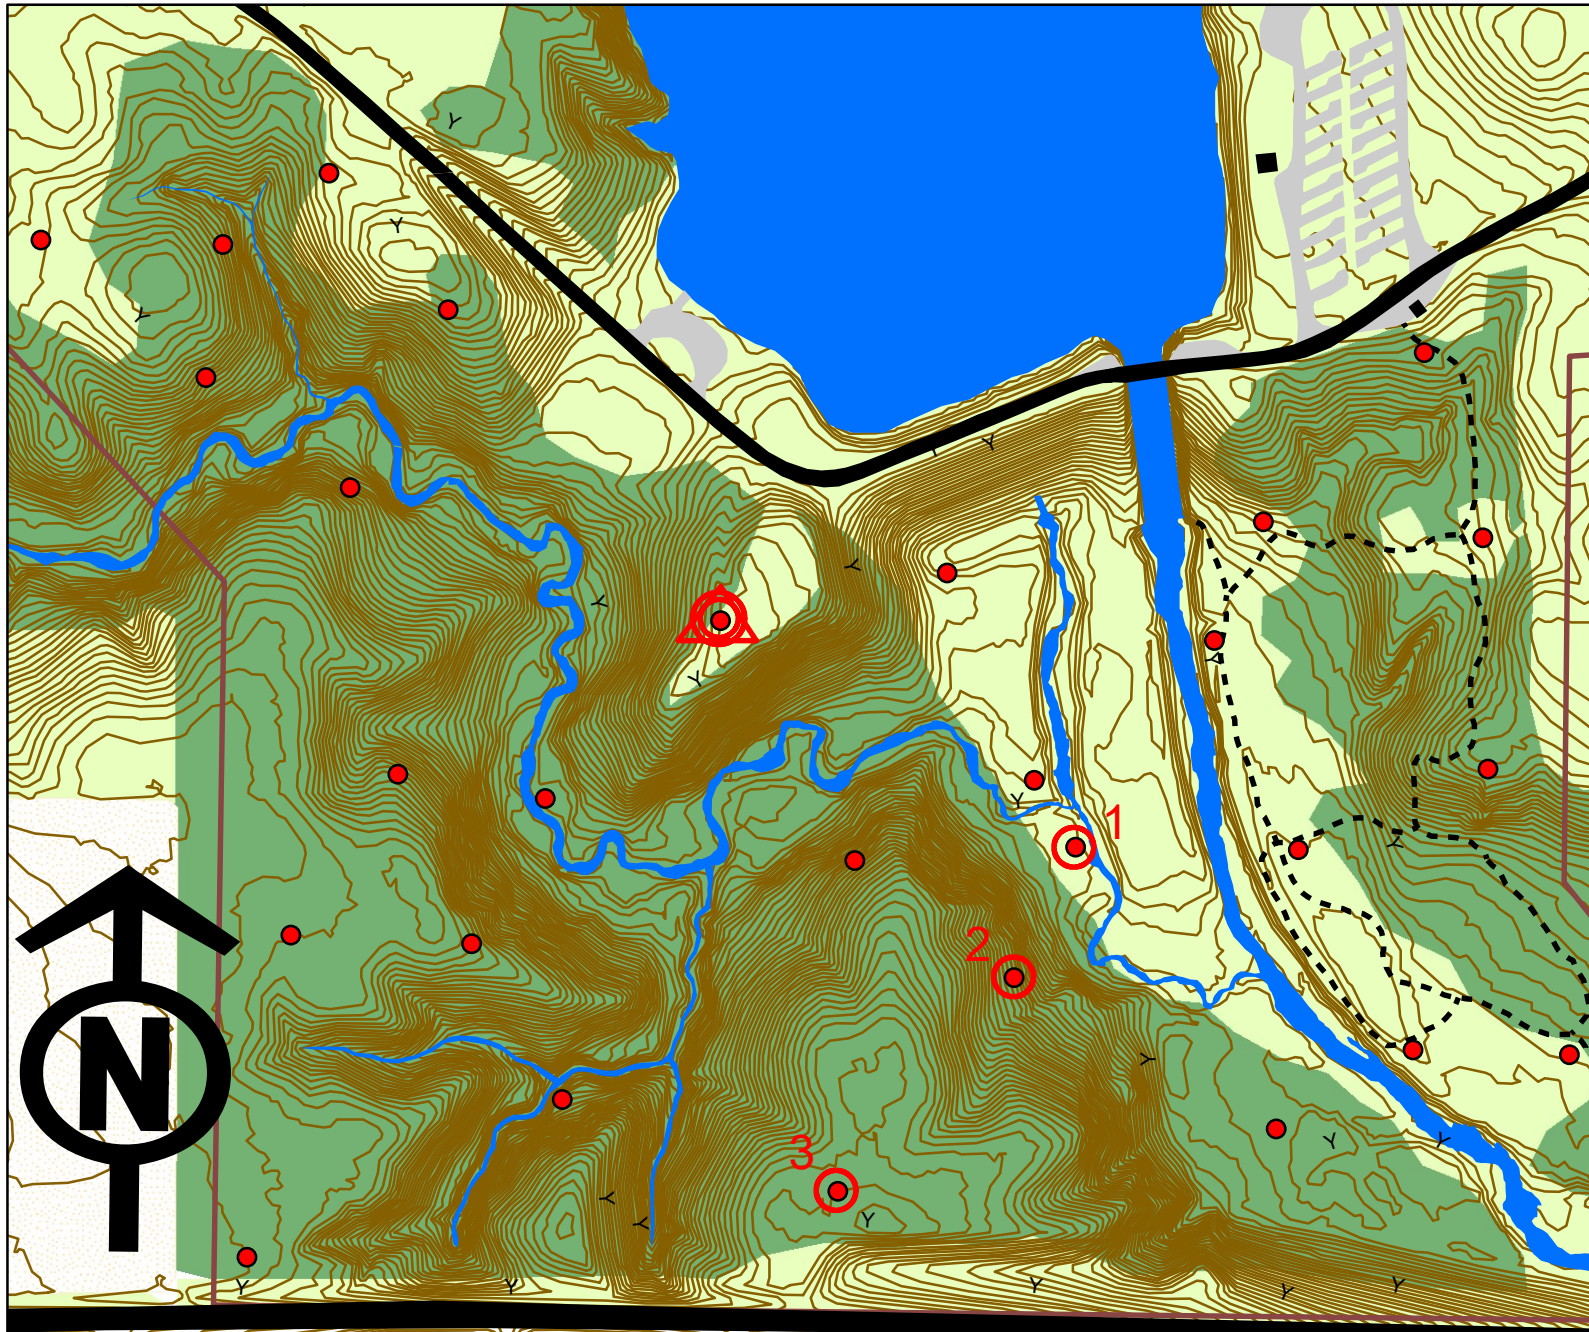

# Don Williams Recreation Area Orienteering Course

## Legend

- Waypoint marker
  - roads - paved
  - buildings
  - roads - gravel
  - lakes/streams
  - trails
  - park border
  - contours (2ft CI)
  - Cultivated Land
  - Sparse Trees
  - Dense Forreast
- 0      200      400  
Feet

	Dist	Azimuth	Marker ID
Δ			701
1	630	122	
2	216	207	
3	416	212	
⊙	880	347	701
	2142		Sprint C