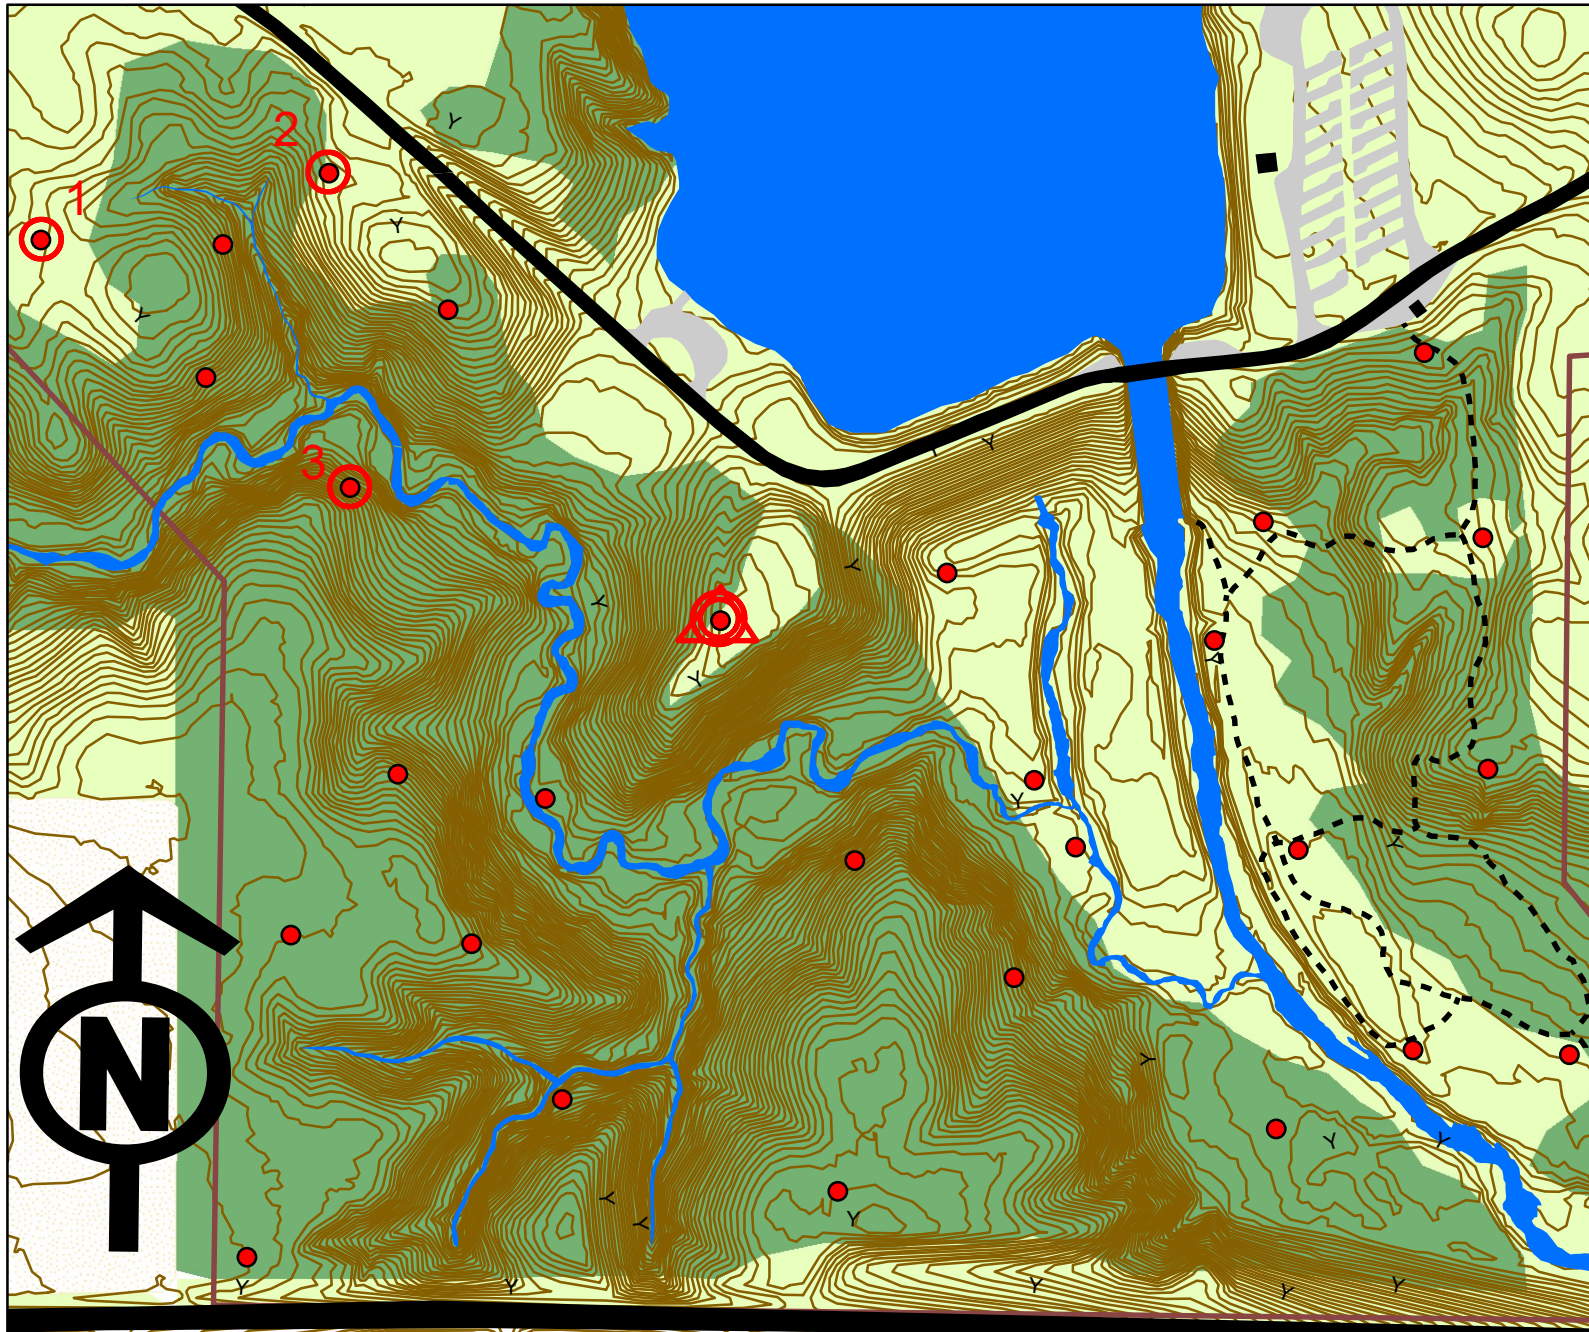

# Don Williams Recreation Area Orienteering Course

## Legend

- Waypoint marker
  - roads - paved
  - buildings
  - roads - gravel
  - lakes/streams
  - trails
  - park border
  - contours (2ft CI)
  - Cultivated Land
  - Sparse Trees
  - Dense Forrest
- 0      200      400  
Feet

	Dist	Azimuth	Marker ID
Δ			701
1	1165	299	
2	446	75	
3	471	176	
①	594	109	701
	2676		Sprint D