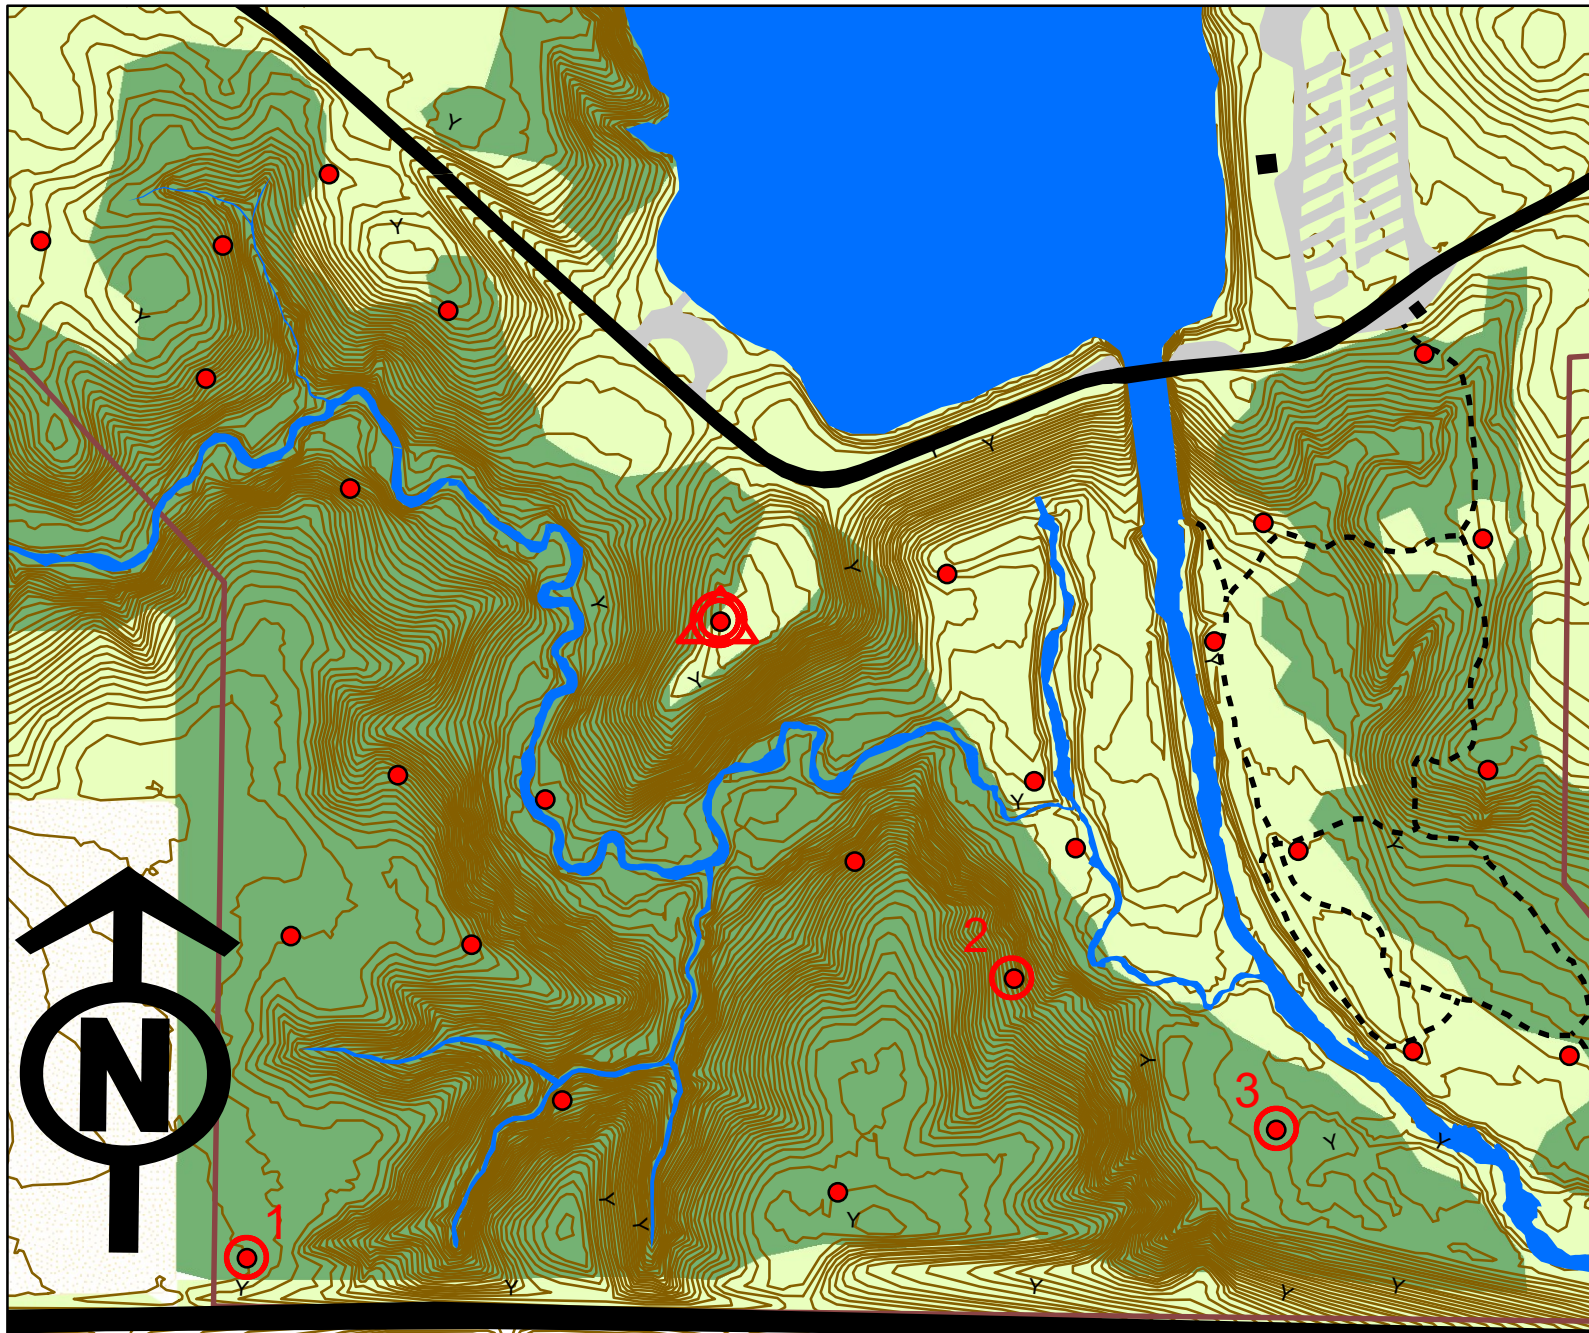

Don Williams Recreation Area Orienteering Course

Legend

- Waypoint marker
 - ▬ roads - paved
 - ▬ buildings
 - ▬ roads - gravel
 - ▬ lakes/streams
 - - - trails
 - ▬ park border
 - ▬ contours (2ft CI)
 - ▨ Cultivated Land
 - ▨ Sparse Trees
 - ▨ Dense Forrest
- 0 200 400
Feet

	Dist	Azimuth	Marker ID
Δ			701
1	1200	216	
2	1229	69	
3	456	119	
①	1131	312	701
	4016		Sprint E