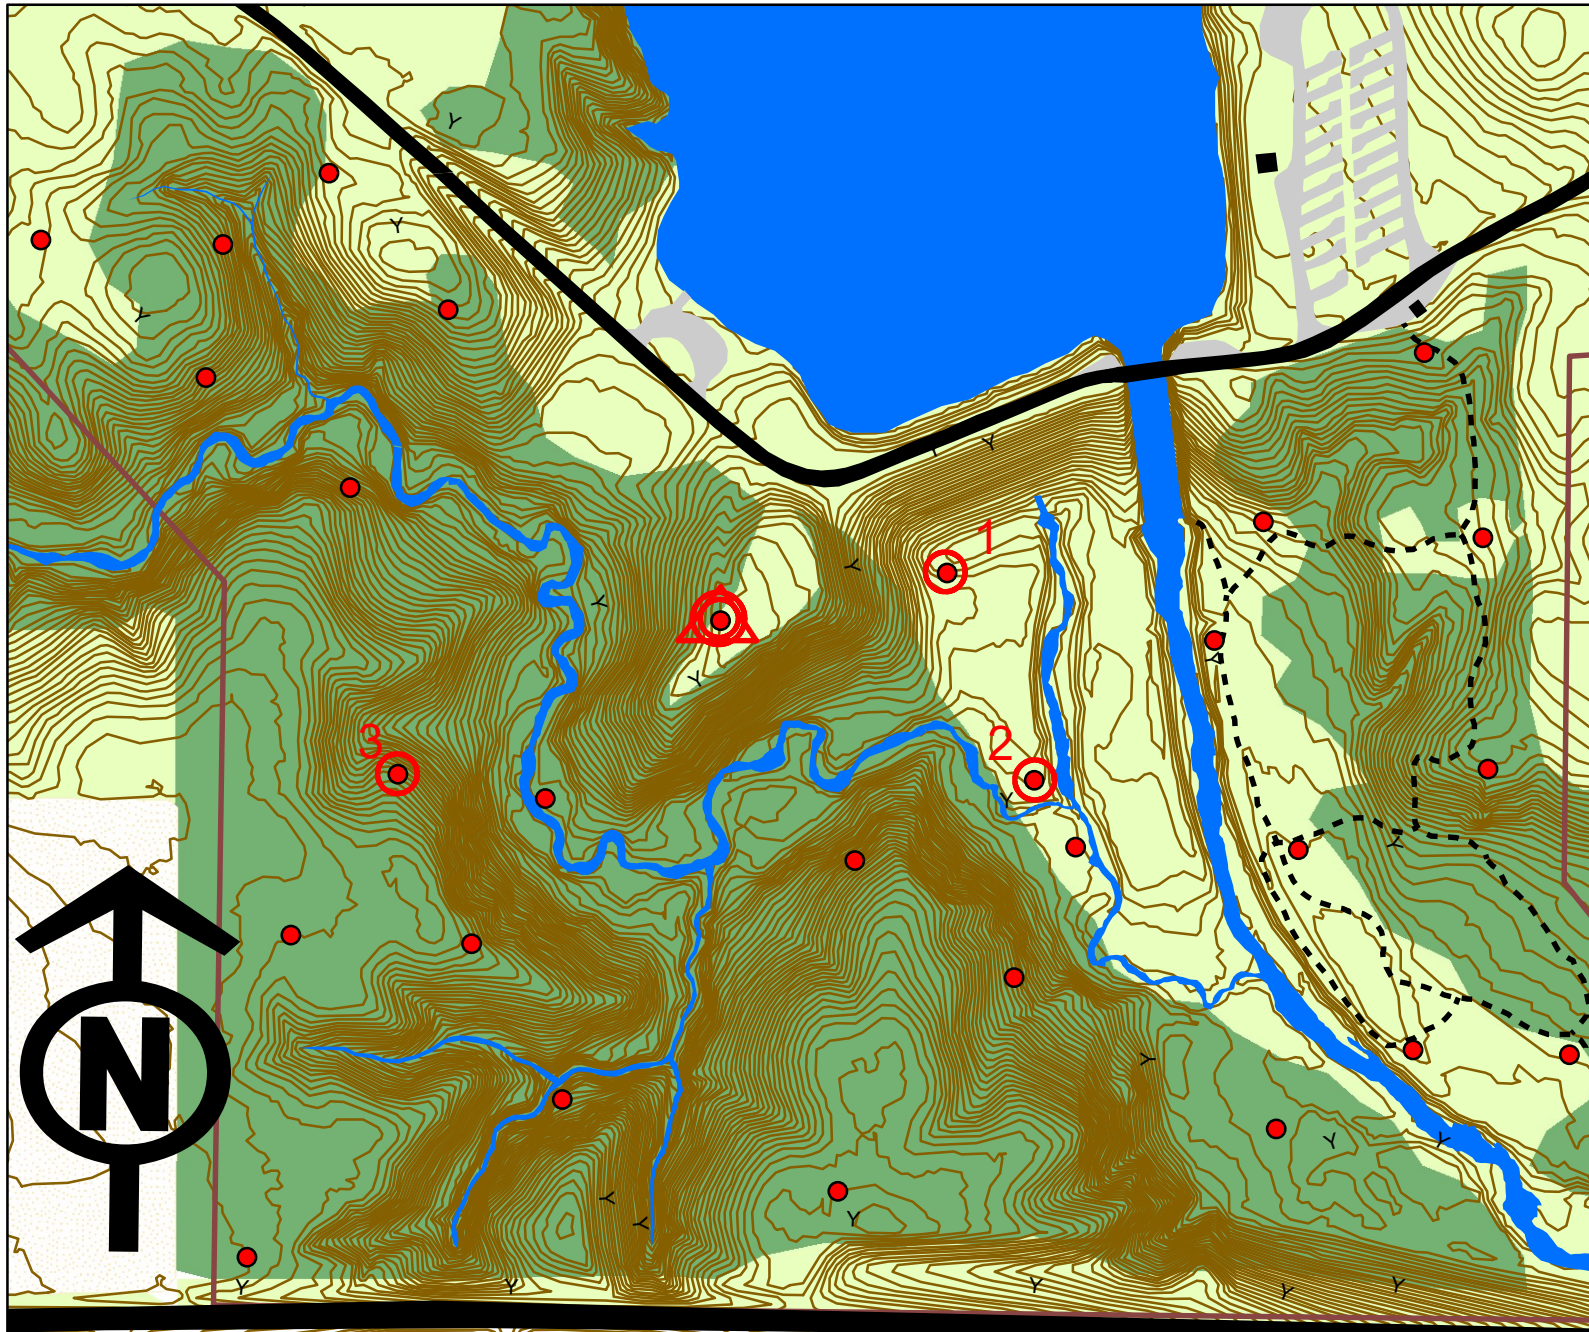

Don Williams Recreation Area Orienteering Course

Legend

- Waypoint marker
- roads - paved
- buildings
- roads - gravel
- lakes/streams
- trails
- park border
- contours (2ft CI)
- Cultivated Land
- Sparse Trees
- Dense Forrest

	Dist	Azimuth	Marker ID
Δ			701
1	348	78	
2	340	158	
3	953	270	
①	539	64	701
	2180		Sprint F