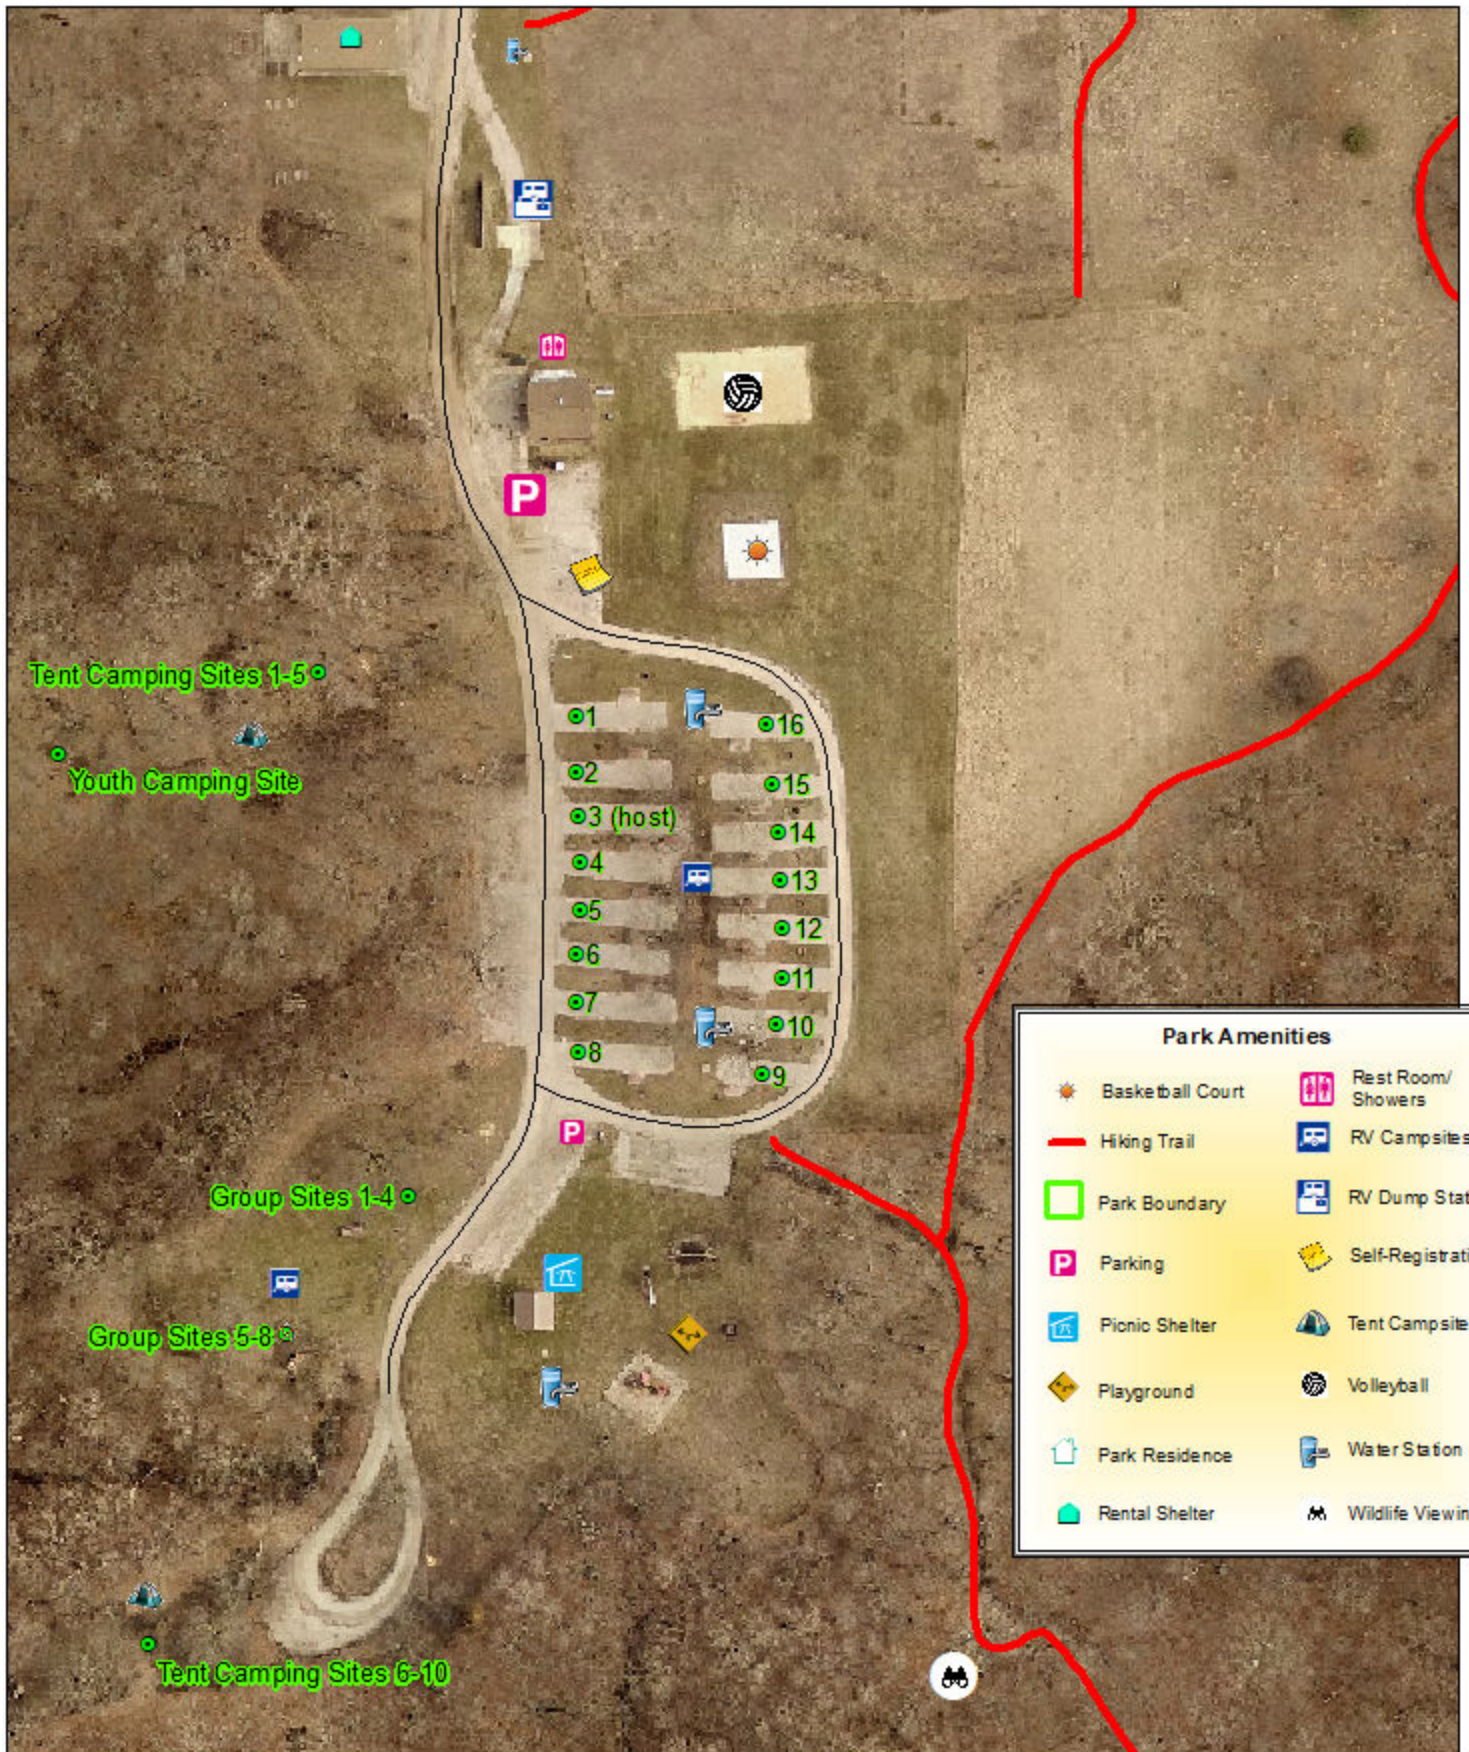

SWEDE POINT PARK

Boone County, Iowa

Park Amenities			
	Basketball Court		Rest Room/ Showers
	Hiking Trail		RV Campsites
	Park Boundary		RV Dump Station
	Parking		Self-Registration
	Picnic Shelter		Tent Campsites
	Playground		Volleyball
	Park Residence		Water Station
	Rental Shelter		Wildlife Viewing