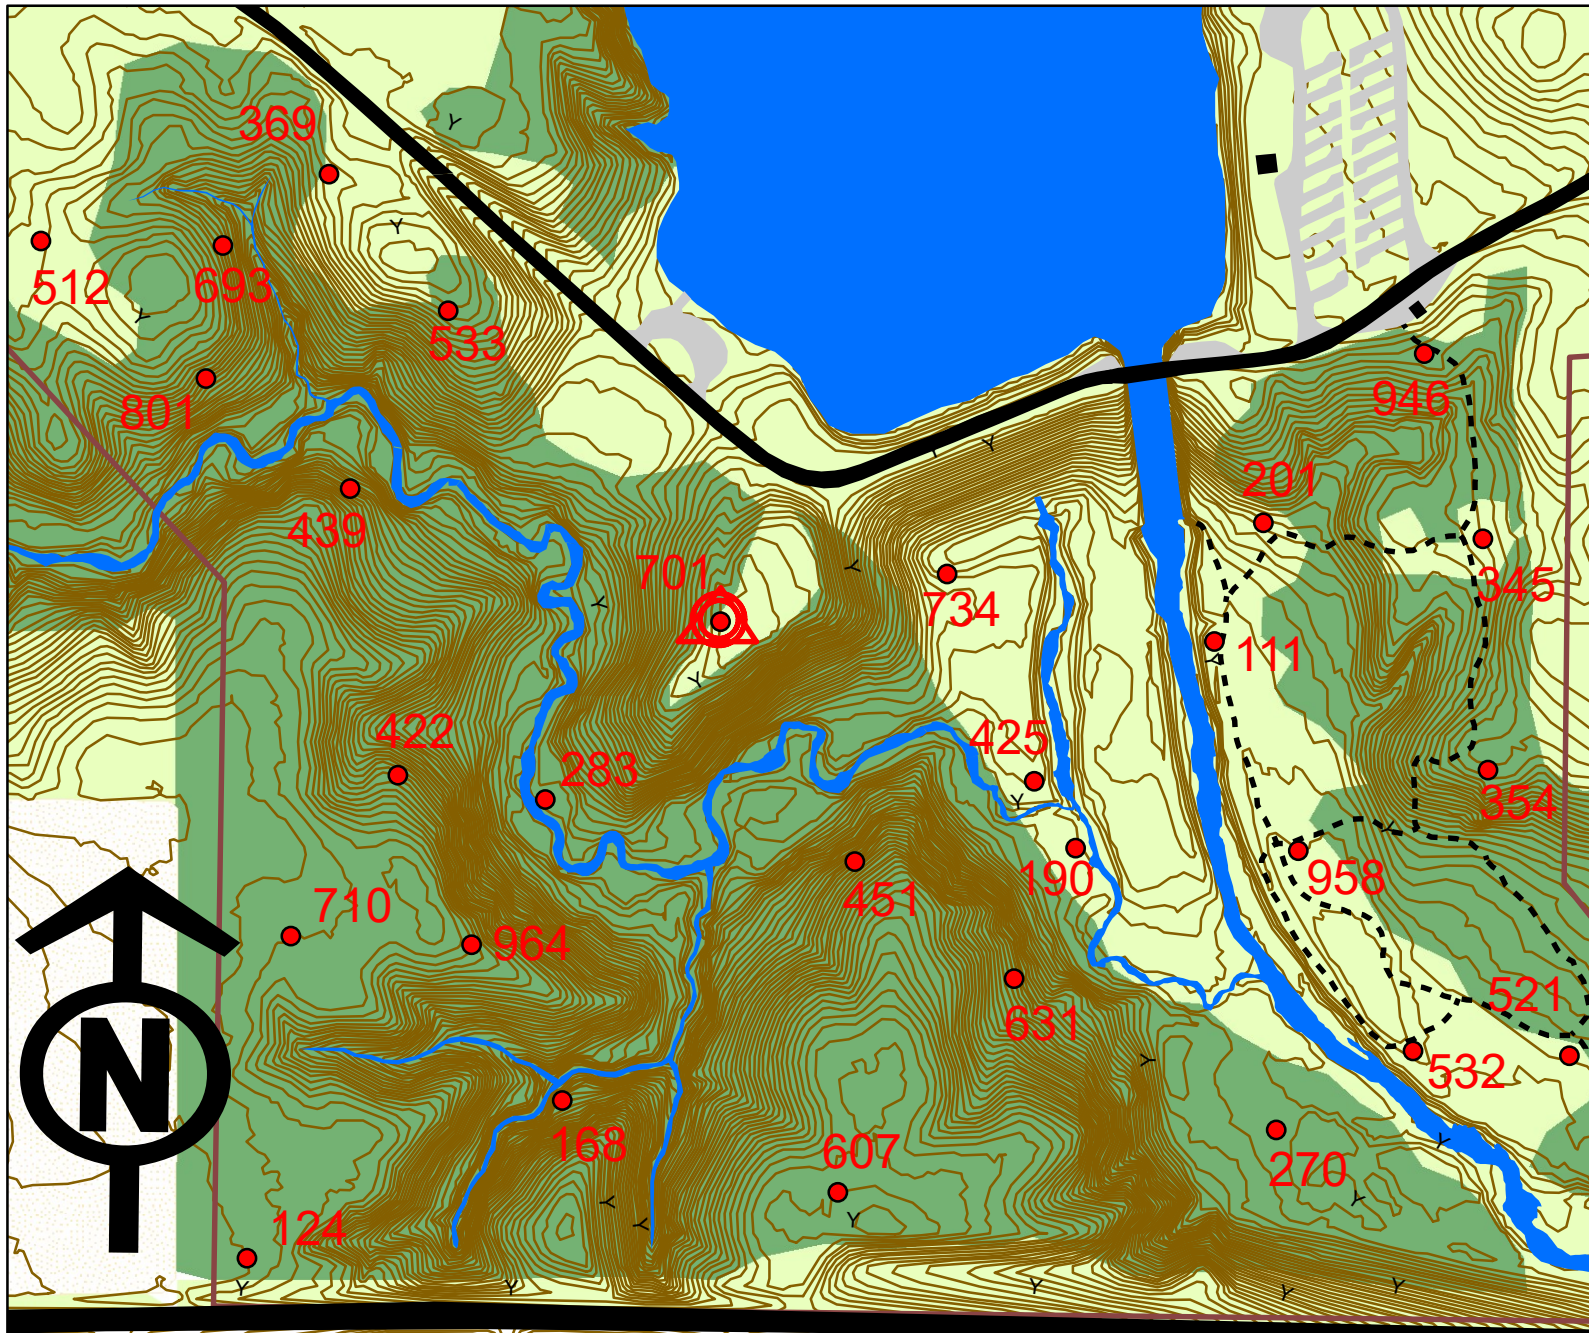

Don Williams Recreation Area Orienteering Course

Legend

- Waypoint marker
 - ▬ roads - paved
 - ▬ buildings
 - ▬ roads - gravel
 - ▬ lakes/streams
 - - - trails
 - ▬ park border
 - ▬ contours (2ft CI)
 - ▨ Cultivated Land
 - ▨ Sparse Trees
 - ▨ Dense Forrest
- 0 200 400
Feet