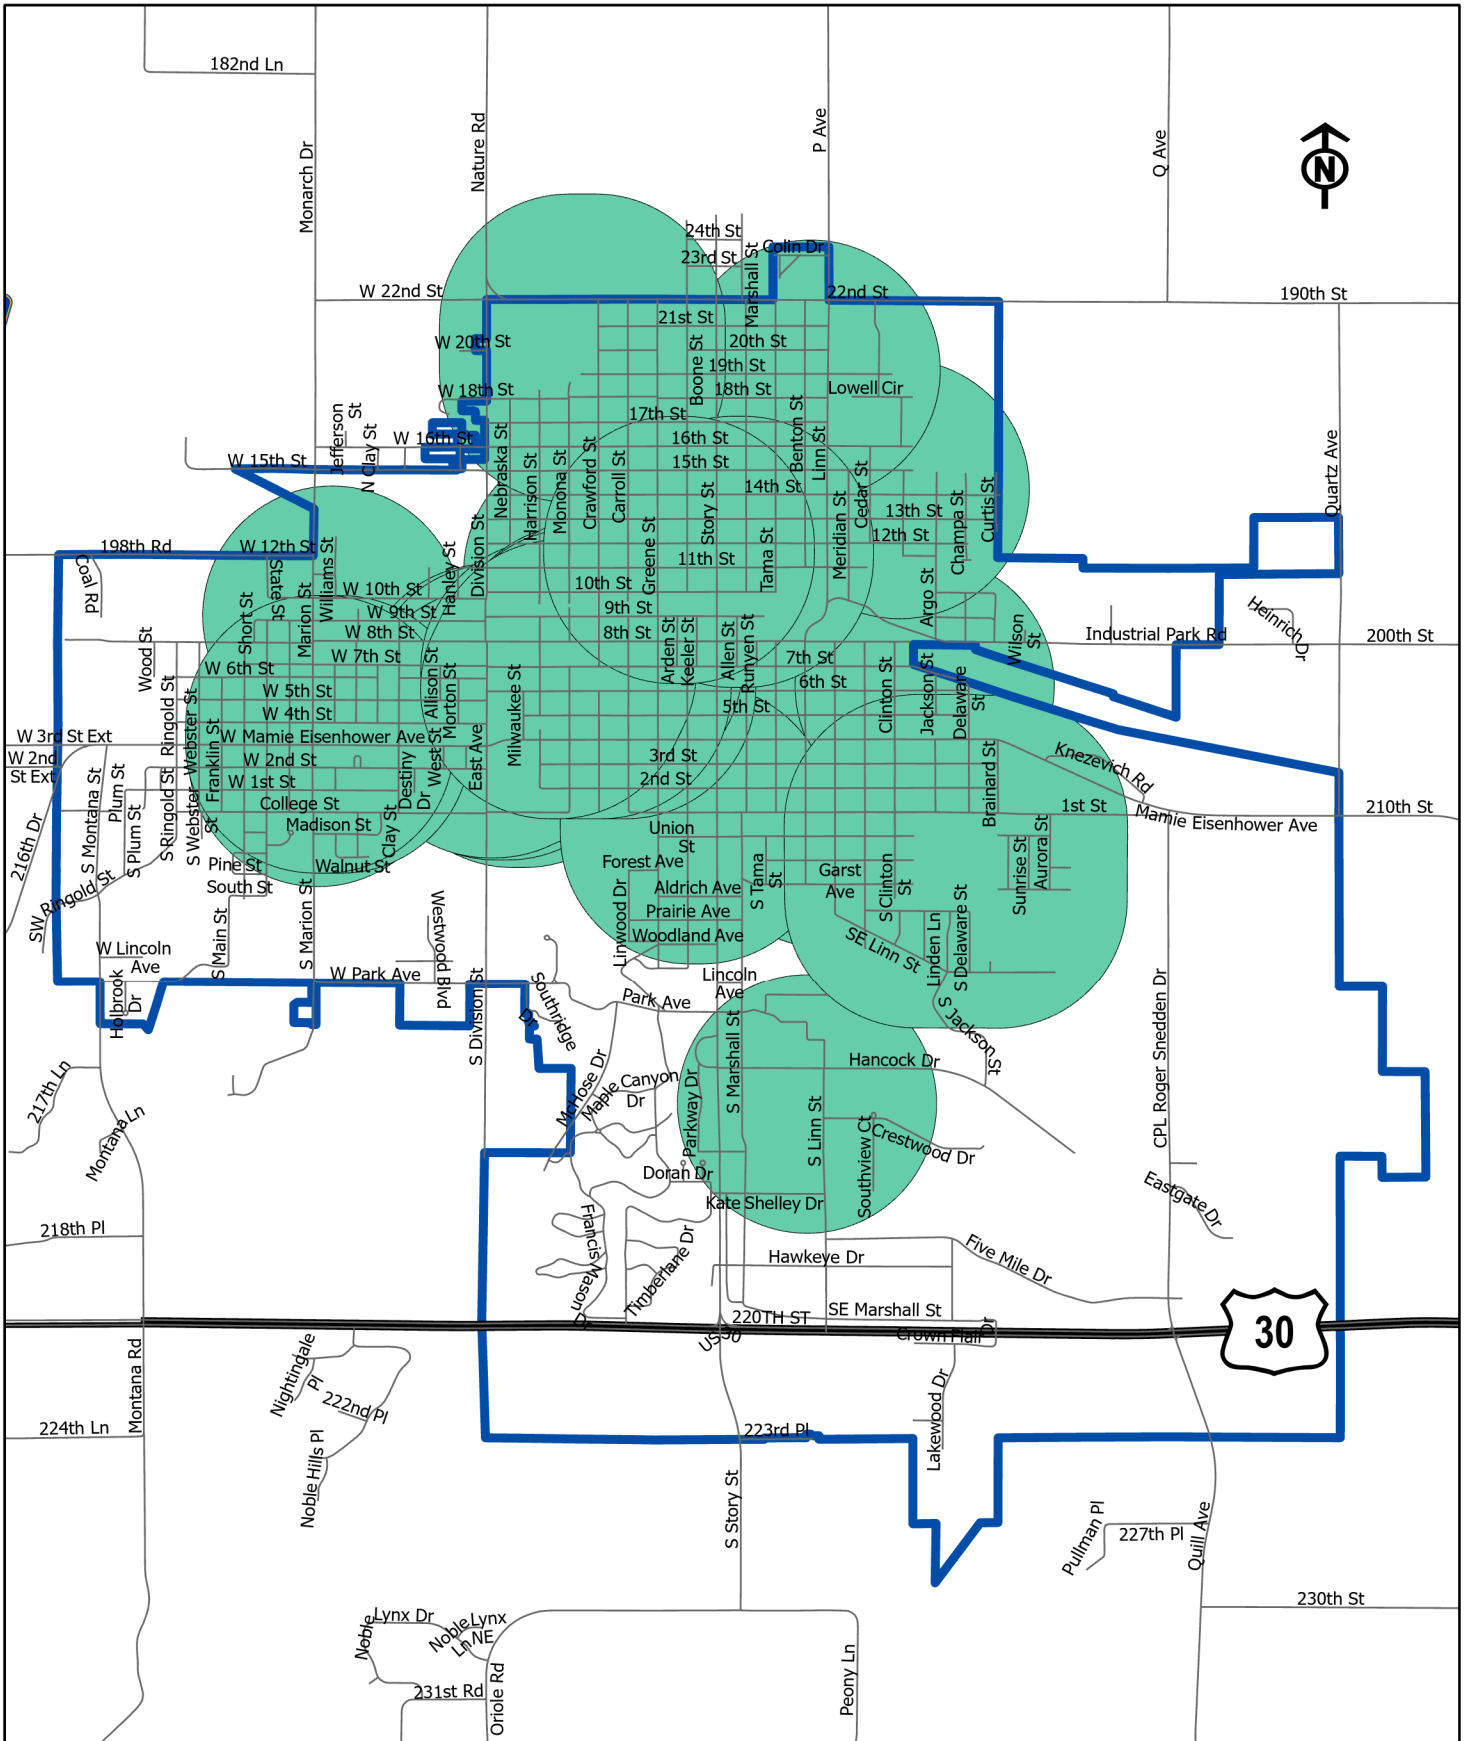

Boone SOR Map

 Sex Offender Buffer Zone

Date Printed:
by Penny Vossler
Boone County GIS