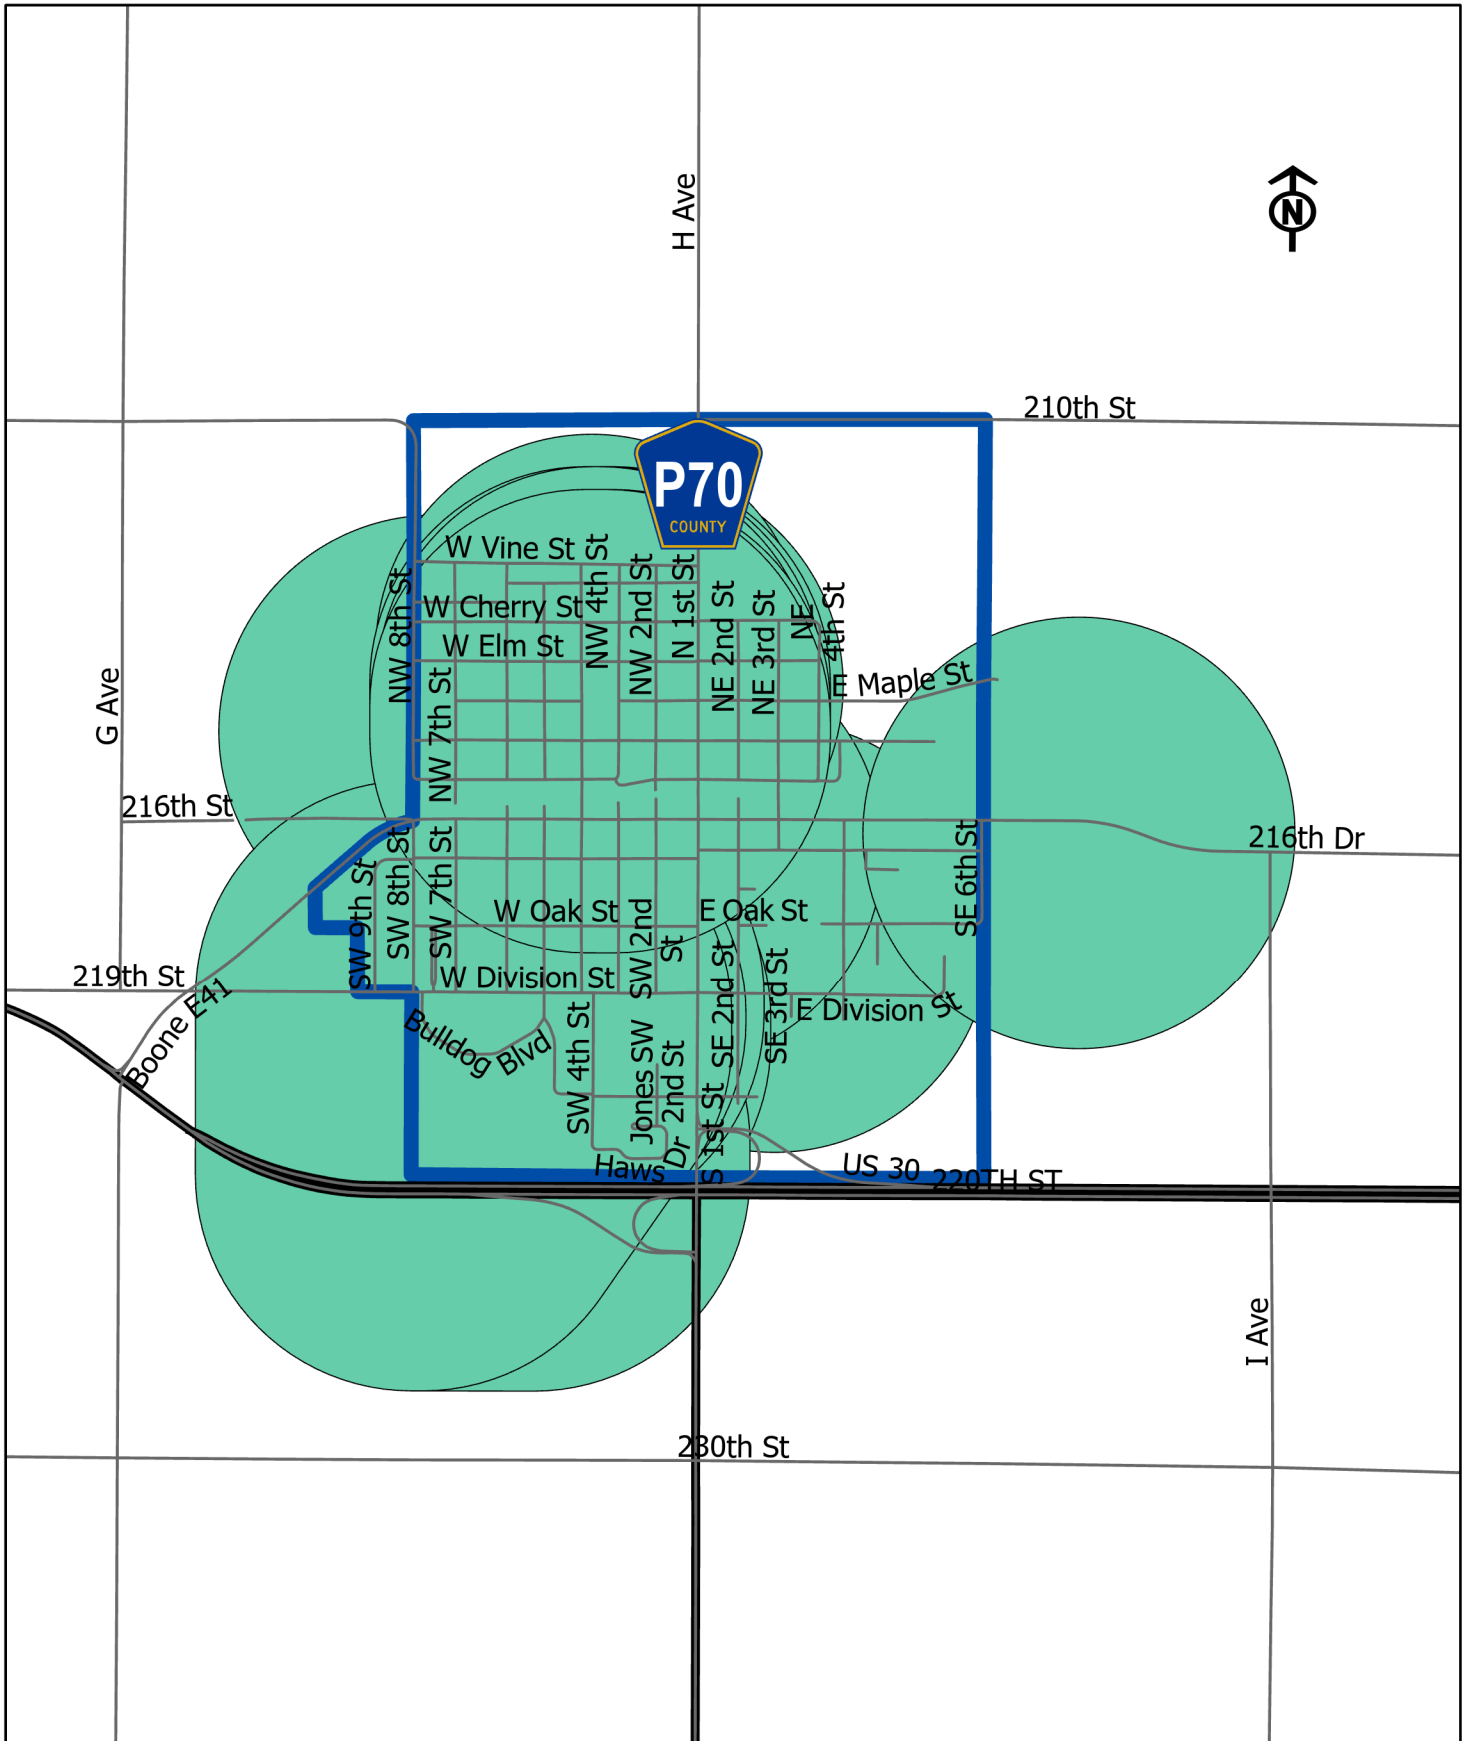

# Ogden SOR Map

 Sex Offender Buffer Zone